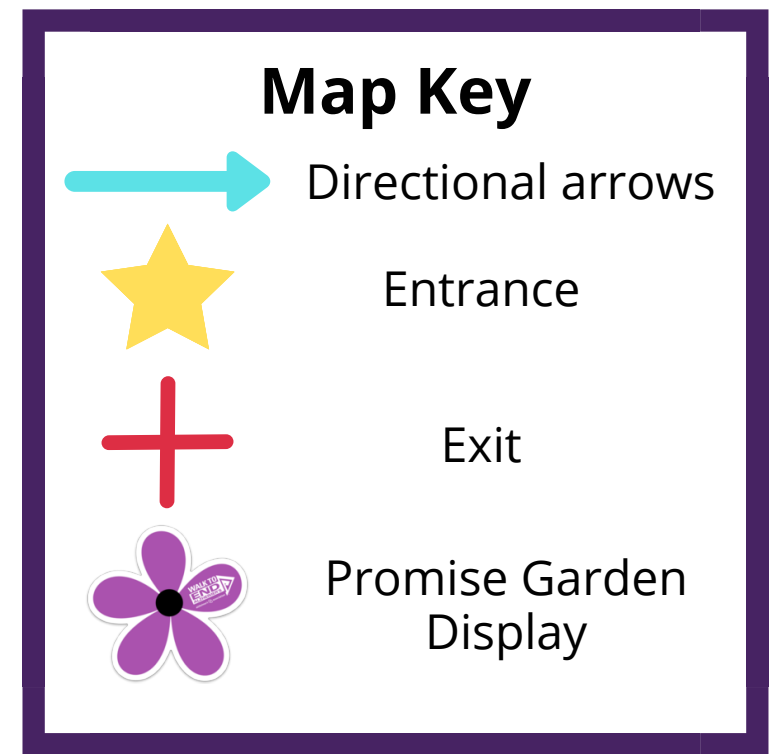

# Zoomed

**Crushers Stadium  
2009 Baseball Blvd.  
Avon, OH 44011**

**From I-90 W - entrance is at Sprenger  
Healthcare Stadium sign off Colorado Ave.**

- Driving Eastbound on Colorado Ave make a left onto Recreation Lane at the Sprenger Healthcare Stadium sign
- Follow Recreation Lane past T3 Performance and turn right on Baseball Blvd
- Follow the roundabout to view the Promise Garden Display!
- Turn right onto Recreation Lane
- Exit onto Colorado Ave

**\*NOTE\***

**The Promise Garden is a drive - thru, view only experience.**

**For your safety and the safety of others, please do NOT exit your vehicle.**