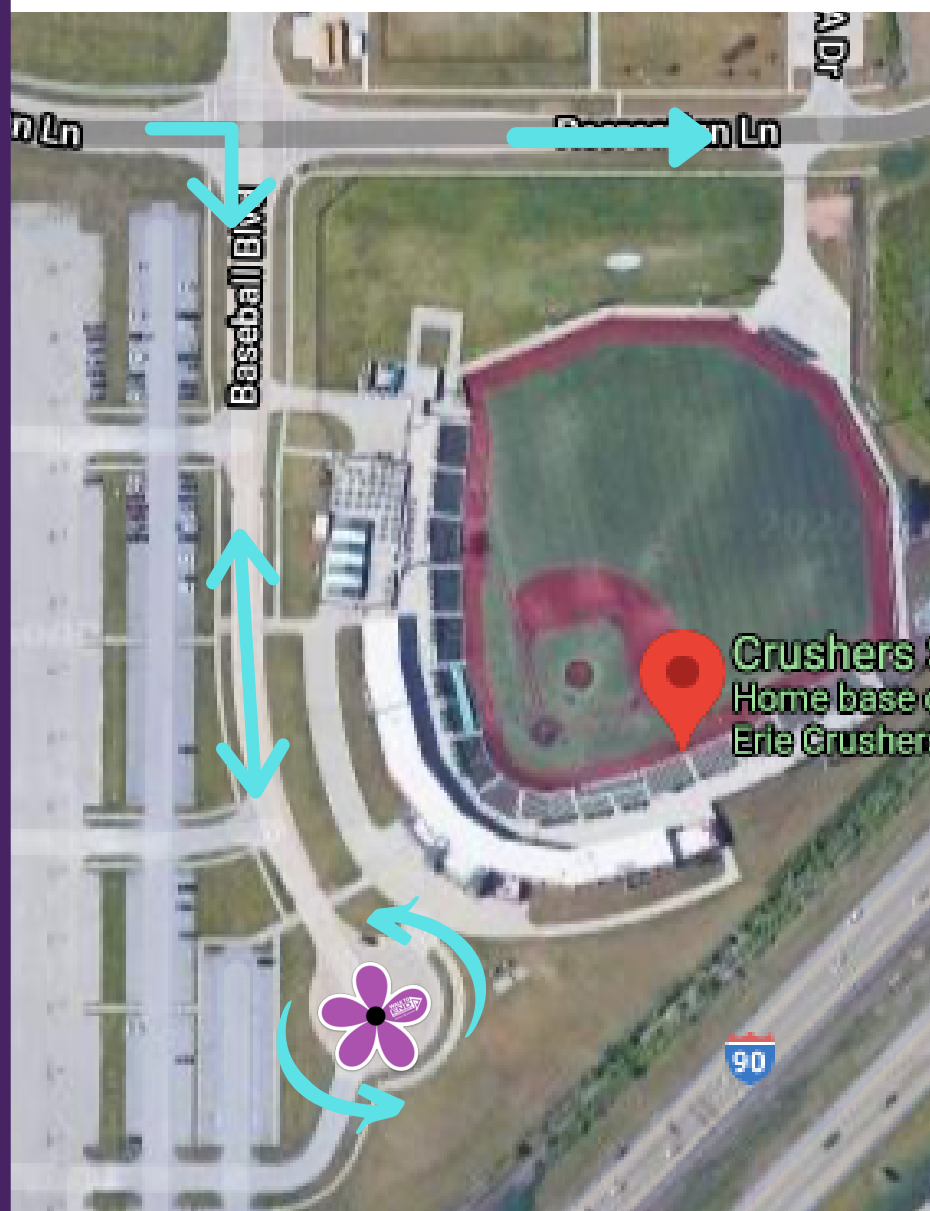

# Zoomed

**Crushers Stadium  
2009 Baseball Blvd.  
Avon, OH 44011**

**From I-90 W - entrance is at Sprenger  
Healthcare Stadium sign off Colorado Ave.**

- Driving Eastbound on Colorado Ave make a left onto Recreation Lane at the Sprenger Healthcare Stadium sign
- Follow Recreation Lane past T3 Performance and turn right on Baseball Blvd
- Follow the roundabout to view the Promise Garden Display!
- Turn right onto Recreation Lane
- Exit onto Colorado Ave

**\*NOTE\***

**The Promise Garden is a drive - thru, view only experience.**

**For your safety and the safety of others, please do NOT exit your vehicle.**