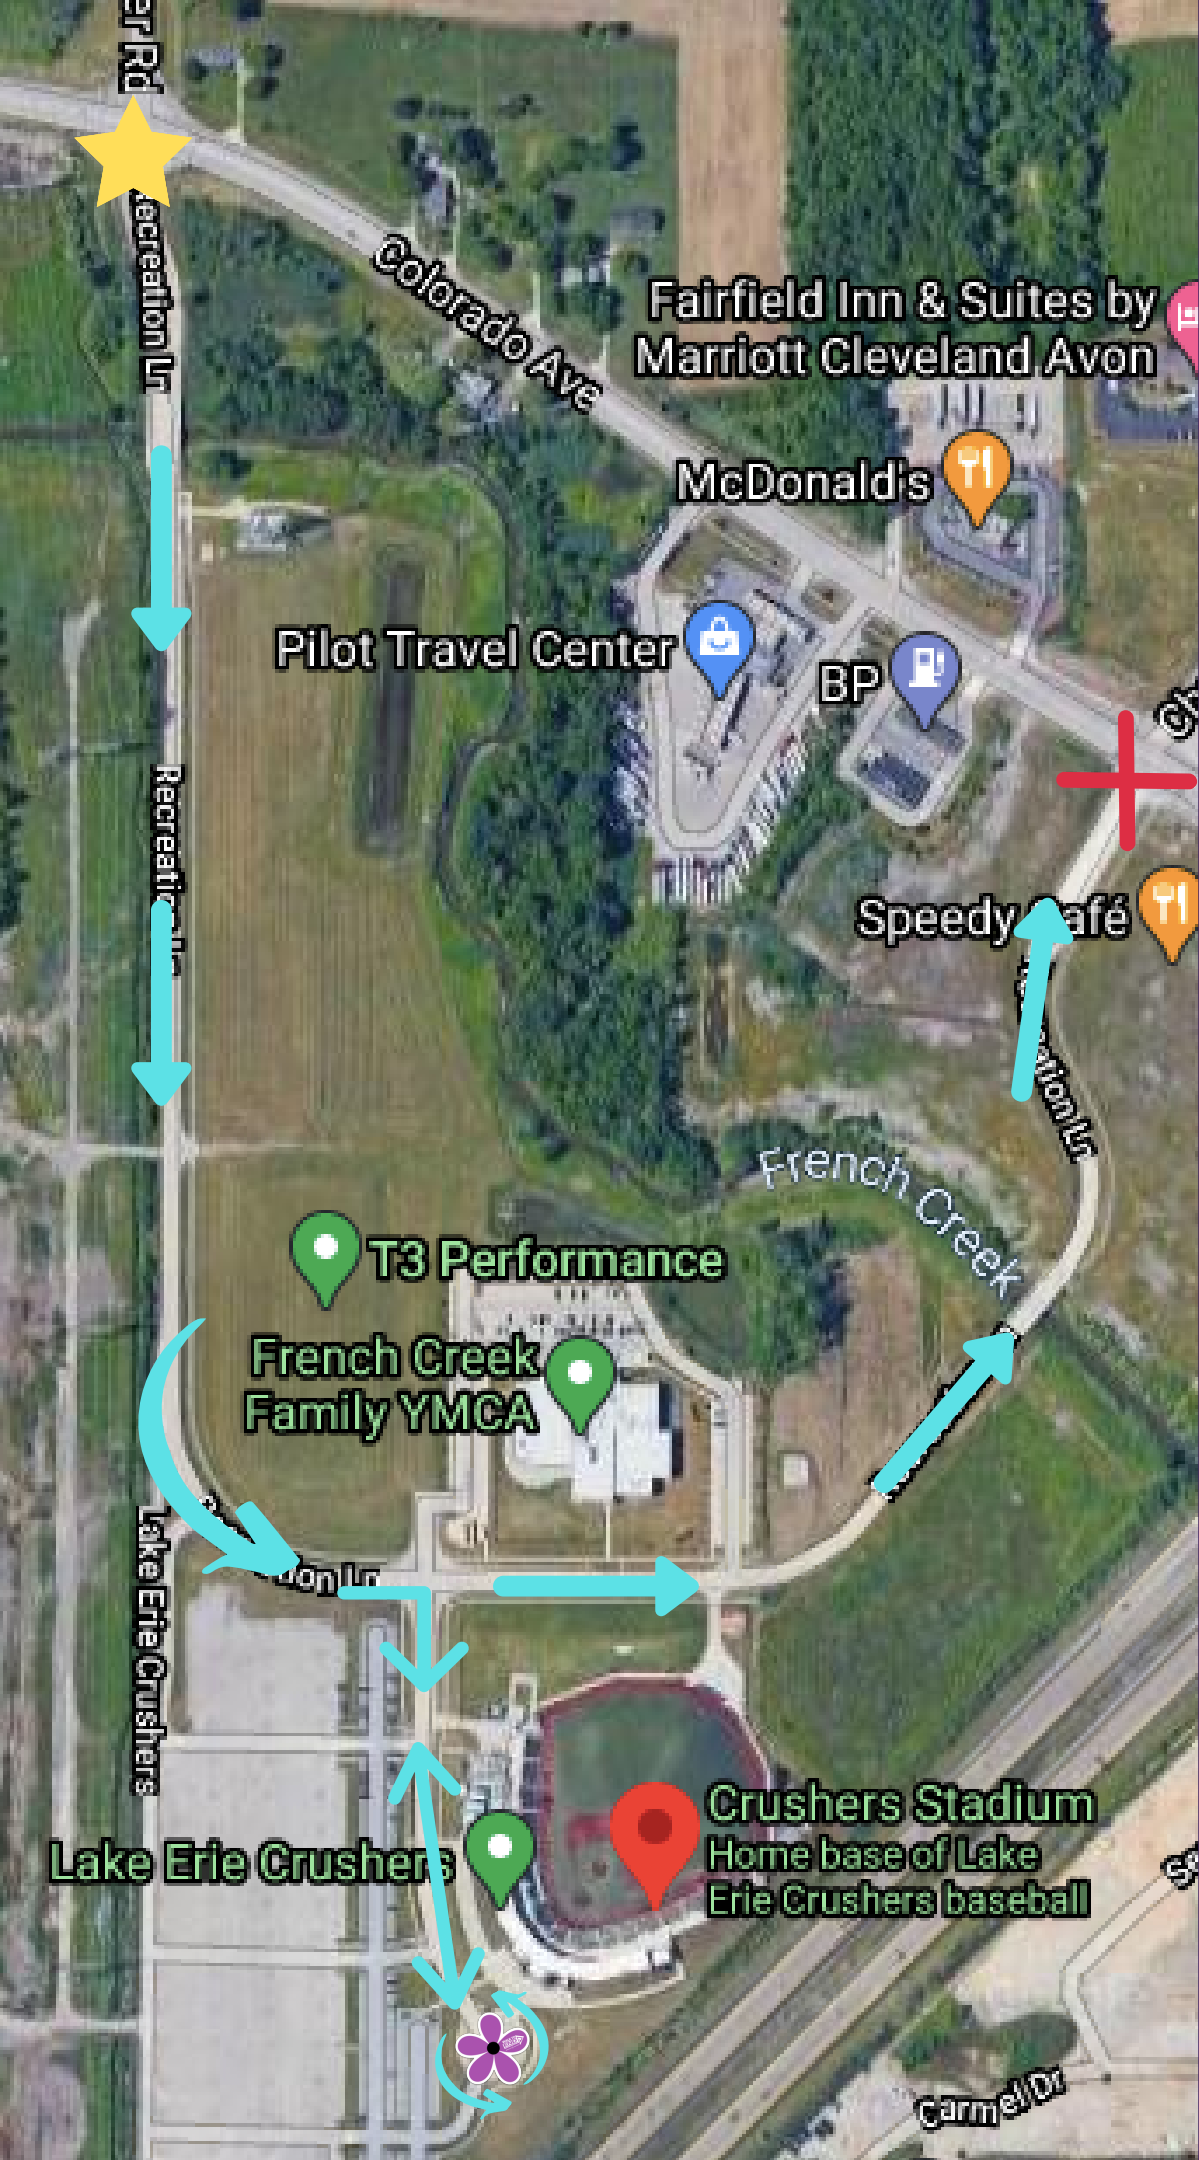

# Zoomed

**Crushers Stadium  
2009 Baseball Blvd.  
Avon, OH 44011**

**From I-90 W - entrance is at Sprenger  
Healthcare Stadium sign off Colorado Ave.**

- Driving Eastbound on Colorado Ave make a left onto Recreation Lane at the Sprenger Healthcare Stadium sign
- Follow Recreation Lane past T3 Performance and turn right on Baseball Blvd
- Follow the roundabout to view the Promise Garden Display!
- Turn right onto Recreation Lane
- Exit onto Colorado Ave

**\*NOTE\***

**The Promise Garden is a drive - thru, view only experience.**

**For your safety and the safety of others, please do NOT exit your vehicle.**