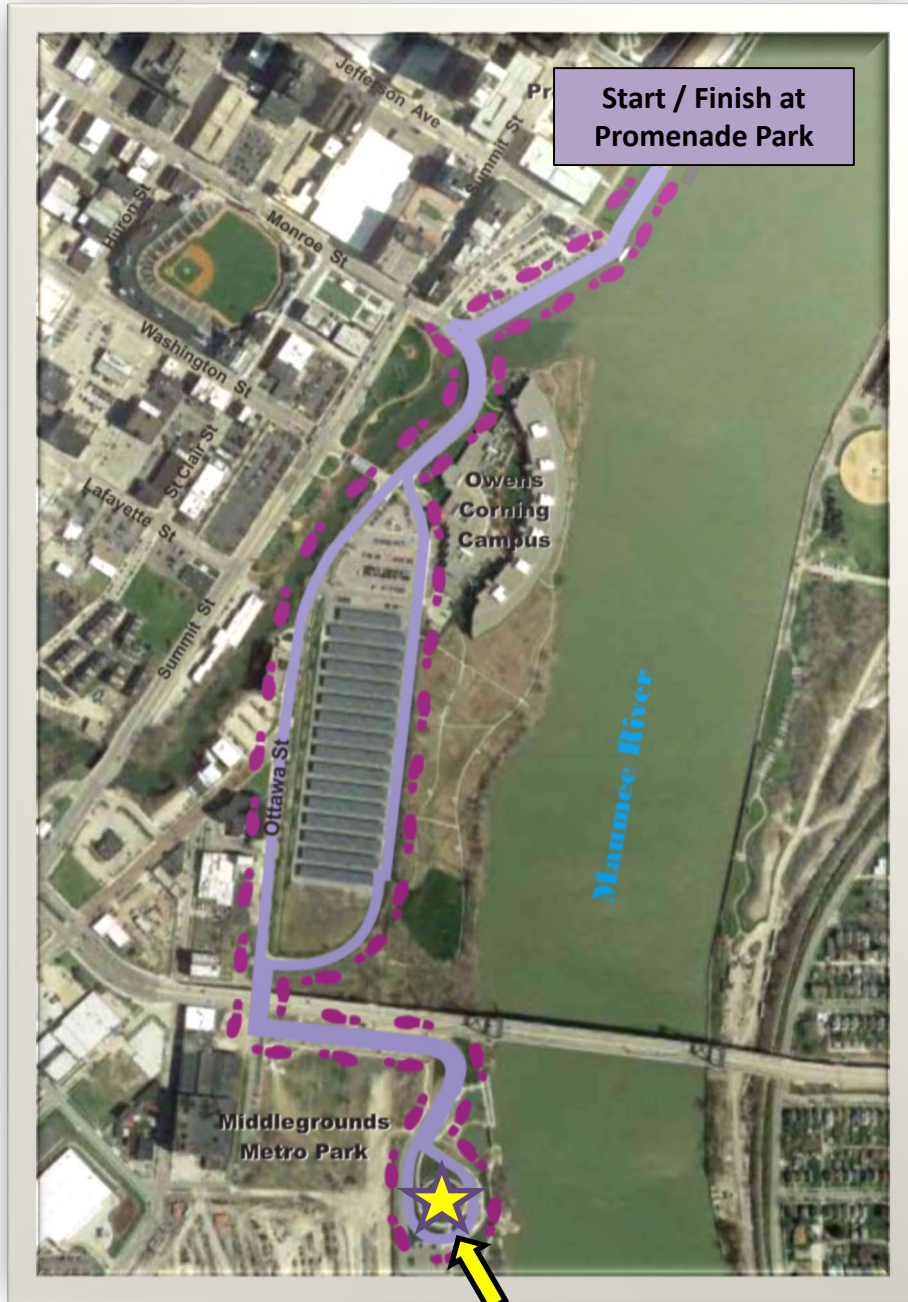

Walk to End Alzheimer's
Route Map
Saturday, October 9, 2021

Water Station will be set-up in shelter house at Middlegrounds Metropark before returning to Promenade Park.

Route is approx. 2 miles round trip.