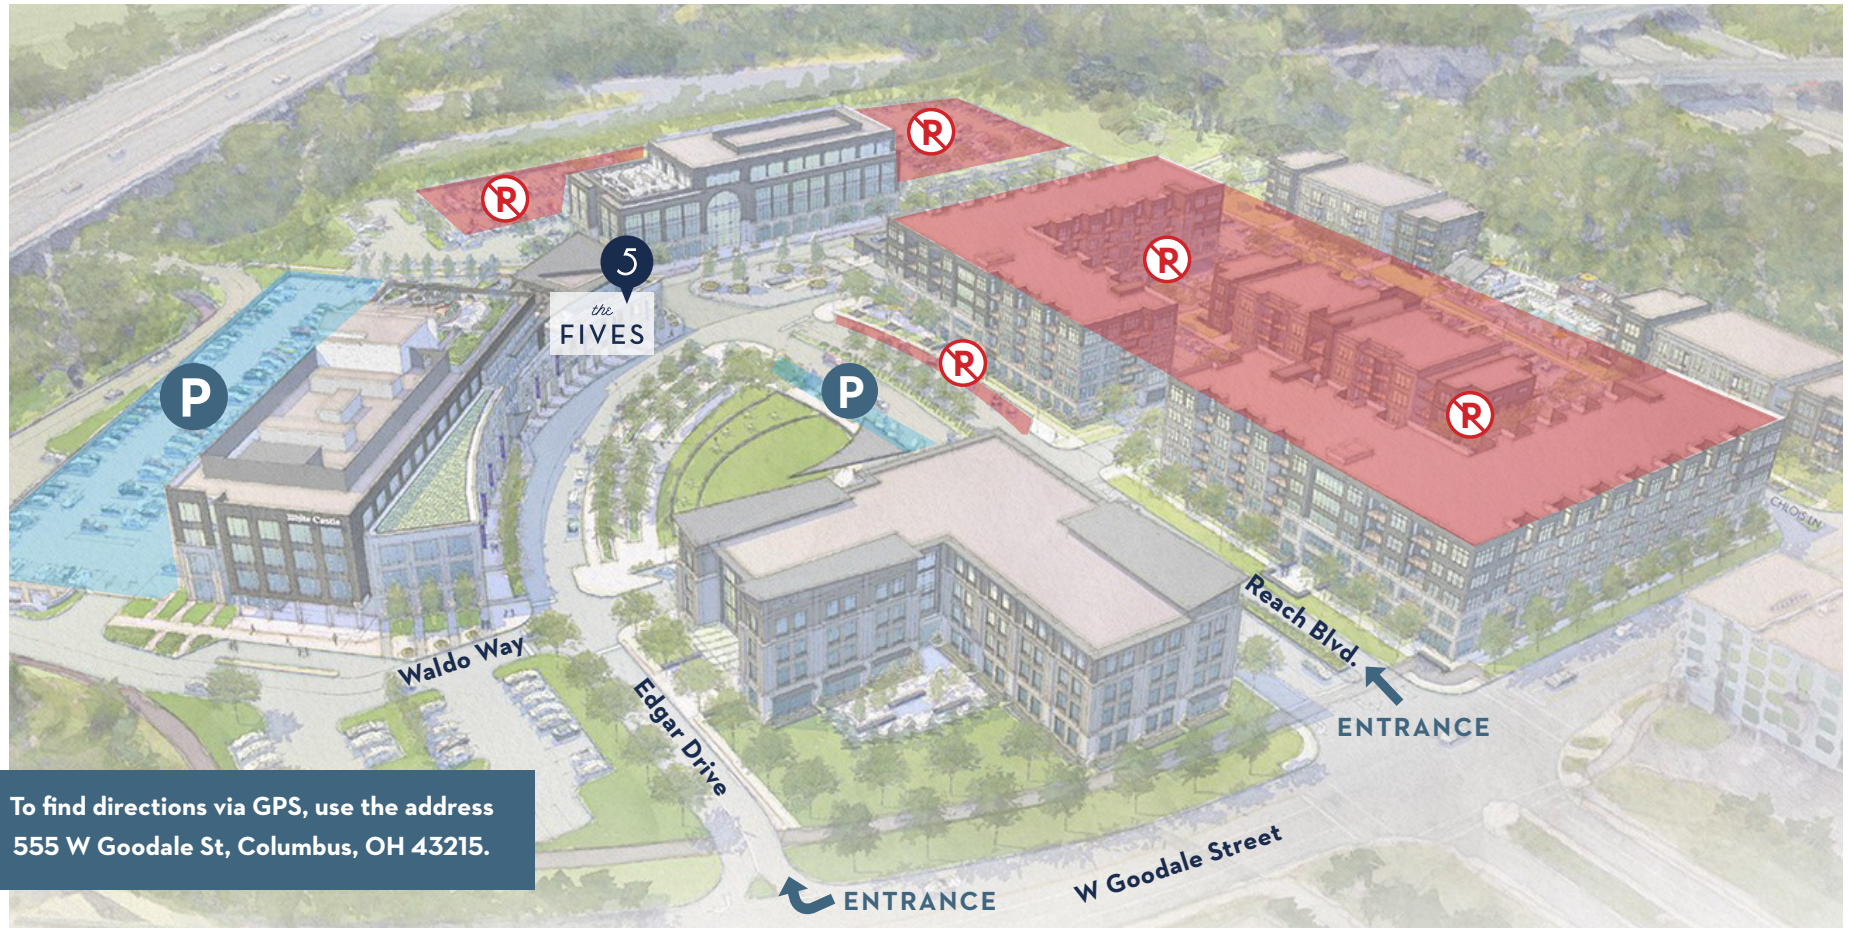

Parking at The Fives

To find directions via GPS, use the address
555 W Goodale St, Columbus, OH 43215.

EDGAR DRIVE ENTRANCE

1. Turn right onto Edgar Drive from Goodale
2. Take a left of Waldo Way
3. Turn right behind the White Castle home office for upper level parking or continue down Waldo Way for lower level garage parking

MAIN ENTRANCE

1. Turn onto Reach Blvd. from Goodale
2. Continue straight and turn left behind The Fives for upper level parking or continue down for lower level garage parking

PLEASE NOTE:

1. **Parking at the Reach Apartments and behind Superior Group is prohibited. You will be towed.**
2. There is a 6,000 lb per vehicle weight limit on the upper level garage. No parking for full-size vans, pick-up trucks, or large SUV's. Please park in the lower level.