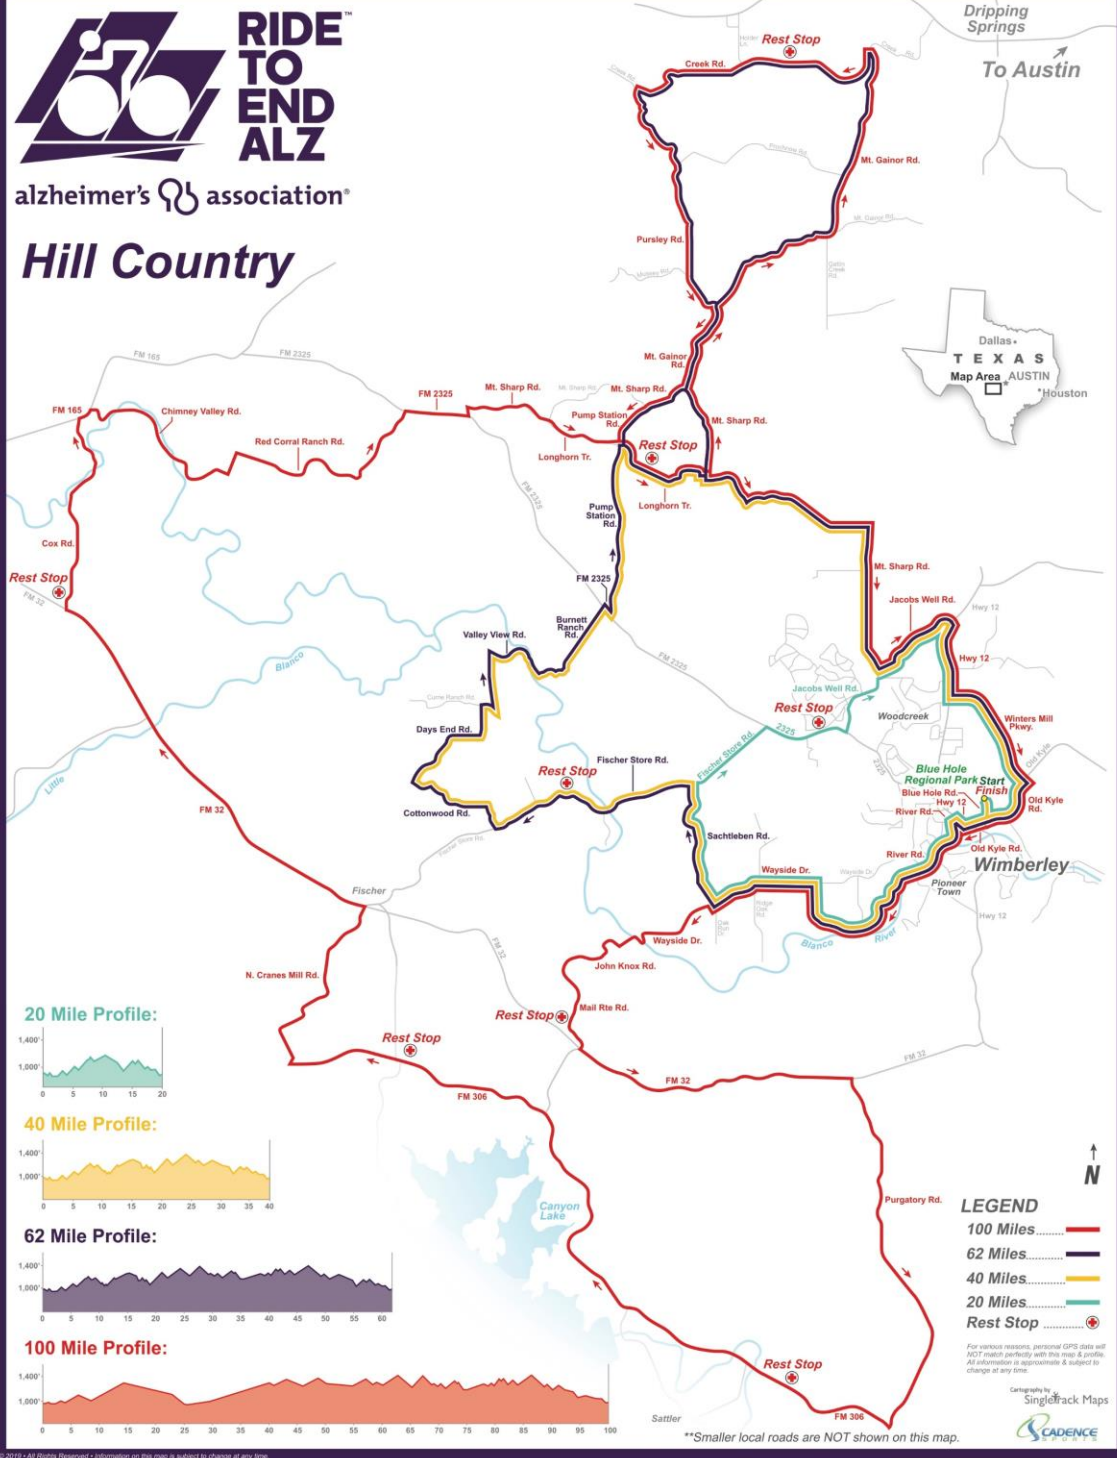

RIDE TO END ALZ

alzheimer's association®

Hill Country

20 Mile Profile:

40 Mile Profile:

62 Mile Profile:

100 Mile Profile: