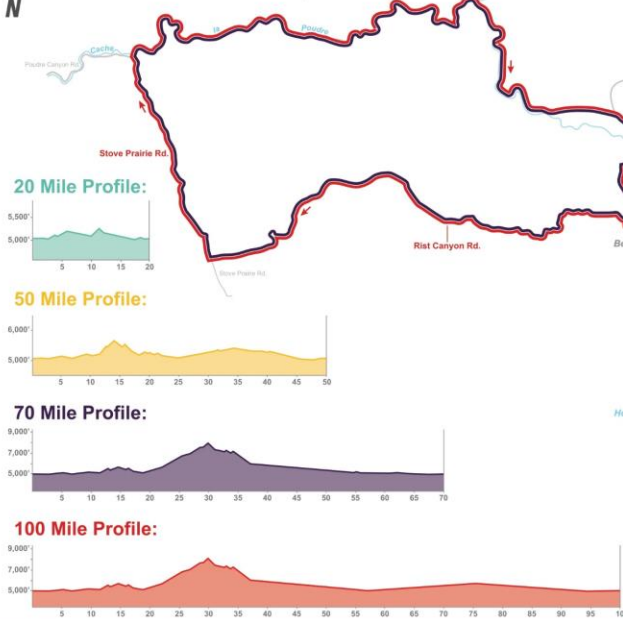

RIDE TO END ALZ

alzheimer's association®

Rocky Mountain

LEGEND

100 Miles.....

70 Miles.....

50 Miles.....

20 Miles.....

Rest Stop.....

N ↑ **Smaller local roads are NOT shown on this map.

Fort Collins

Map Area DENVER COLORADO

CADENCE
CORPORATION
Sponsored by SingleTrack Maps