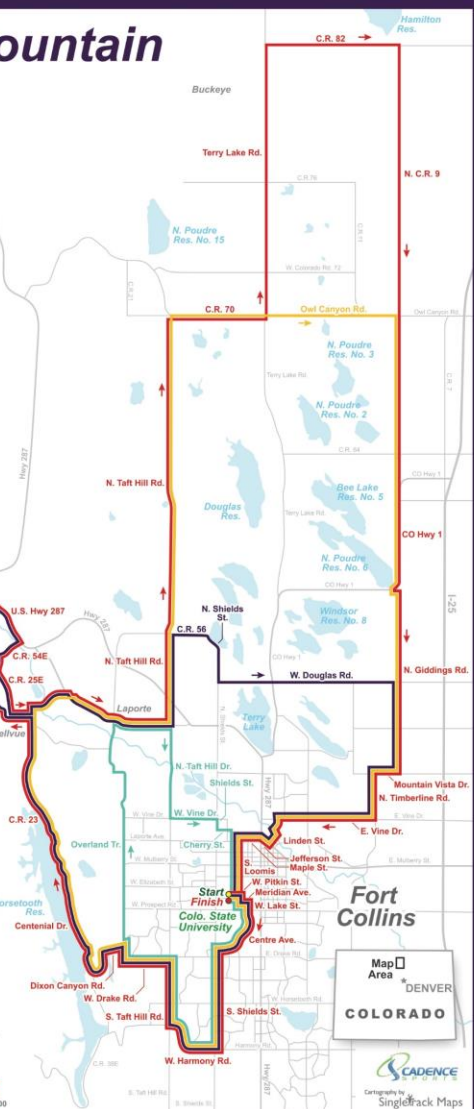

RIDE TO END ALZ

alzheimer's association®

Rocky Mountain

LEGEND

100 Miles.....

70 Miles.....

50 Miles.....

20 Miles.....

Rest Stop.....

N ↑ **Smaller local roads are NOT shown on this map.

Fort Collins

Map Area DENVER COLORADO

CADENCE
CORPORATION
Sponsored by SingleTrack Maps