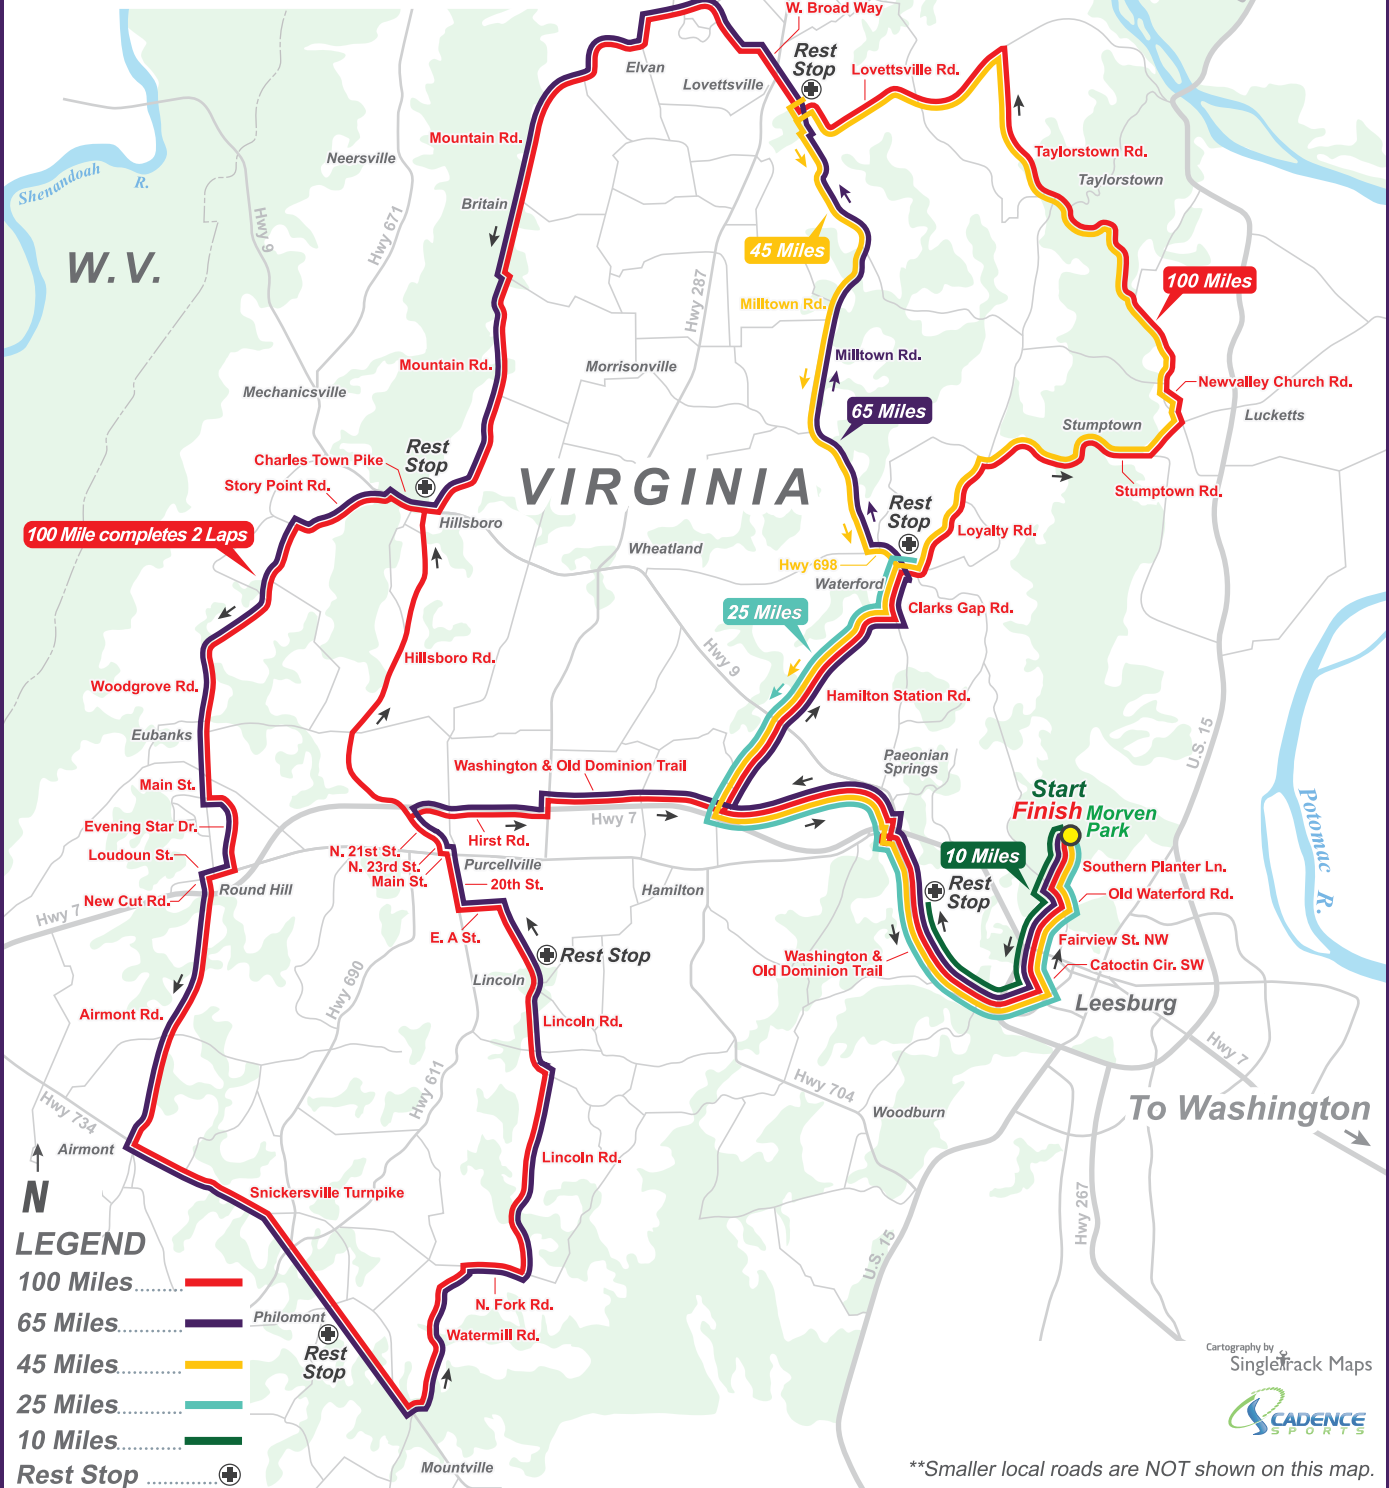

# RIDE TO END ALZ

ALZHEIMER'S ASSOCIATION®

# NATION'S CAPITAL ALL ROUTES

**LEGEND**

- 100 Miles ..... [Red line]
- 65 Miles ..... [Dark blue line]
- 45 Miles ..... [Yellow line]
- 25 Miles ..... [Teal line]
- 10 Miles ..... [Green line]
- Rest Stop ..... [Cross-in-circle symbol]

Cartography by  
Singletrack Maps

\*\*Smaller local roads are NOT shown on this map.