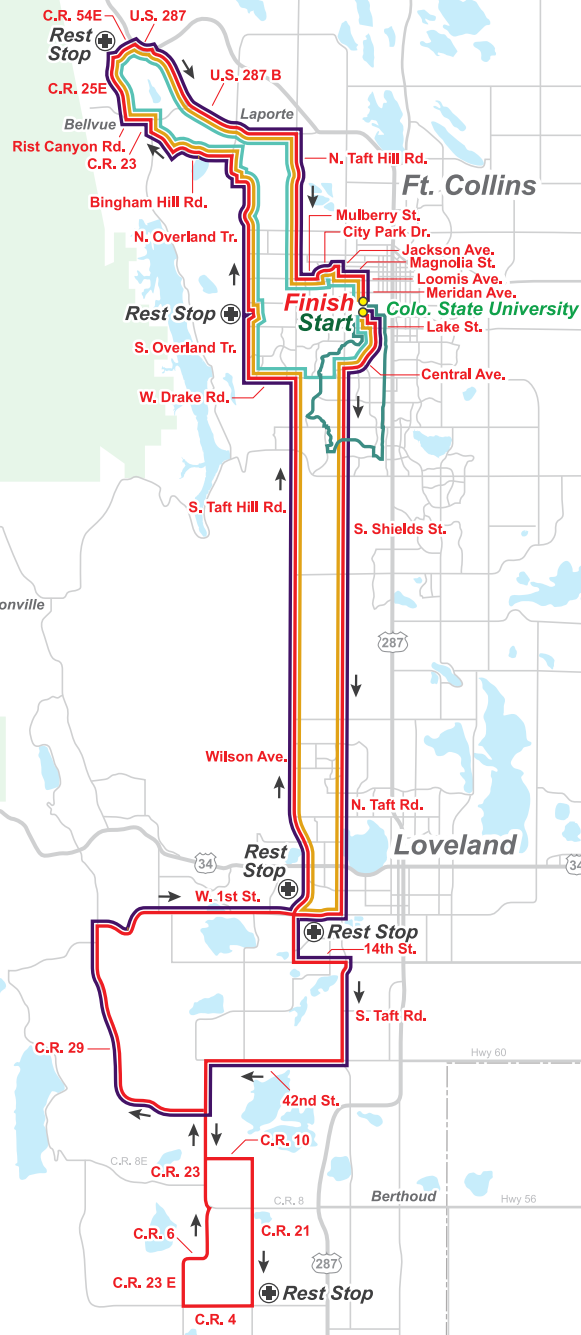

# RIDE TO END ALZ

ALZHEIMER'S ASSOCIATION

# COLORADO ALL ROUTES

WELD COUNTY

LARIMER COUNTY

↑  
**N**

**LEGEND**

- 75 Miles..... —
- 65 Miles..... —
- 46 Miles..... —
- 23 Miles..... —
- 10 Miles..... —
- Rest Stop .....

CADENCE SPORTS

Cartography by  
SingleTrack Maps

\*\*Smaller local roads are NOT shown on this map.