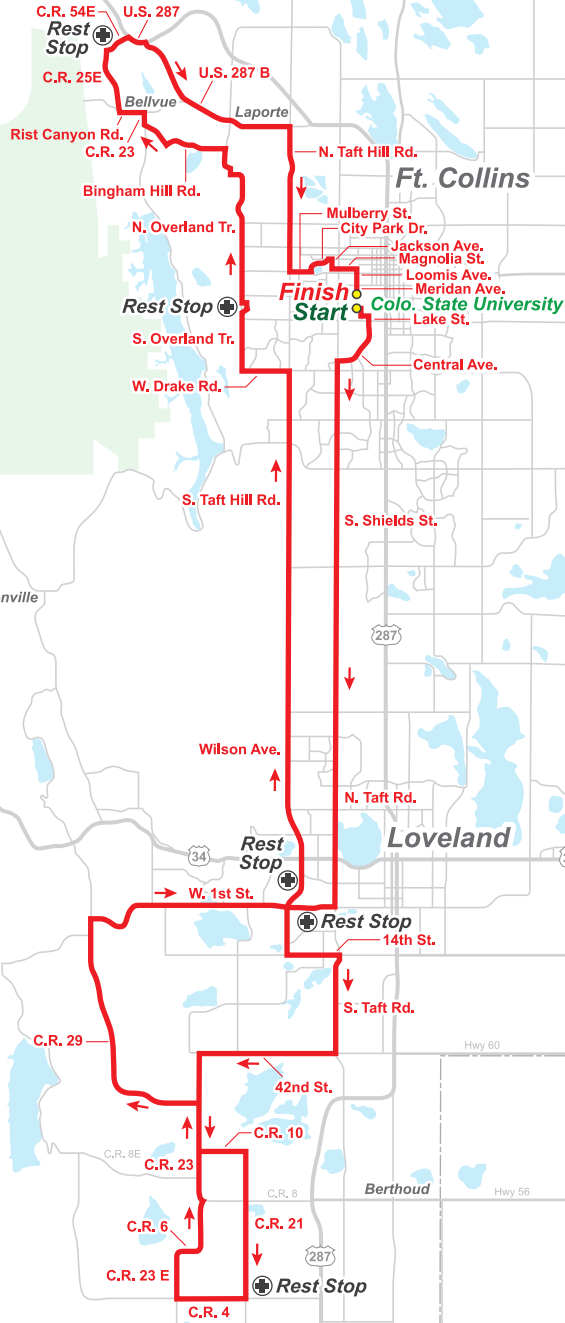

COLORADO 75 MILE