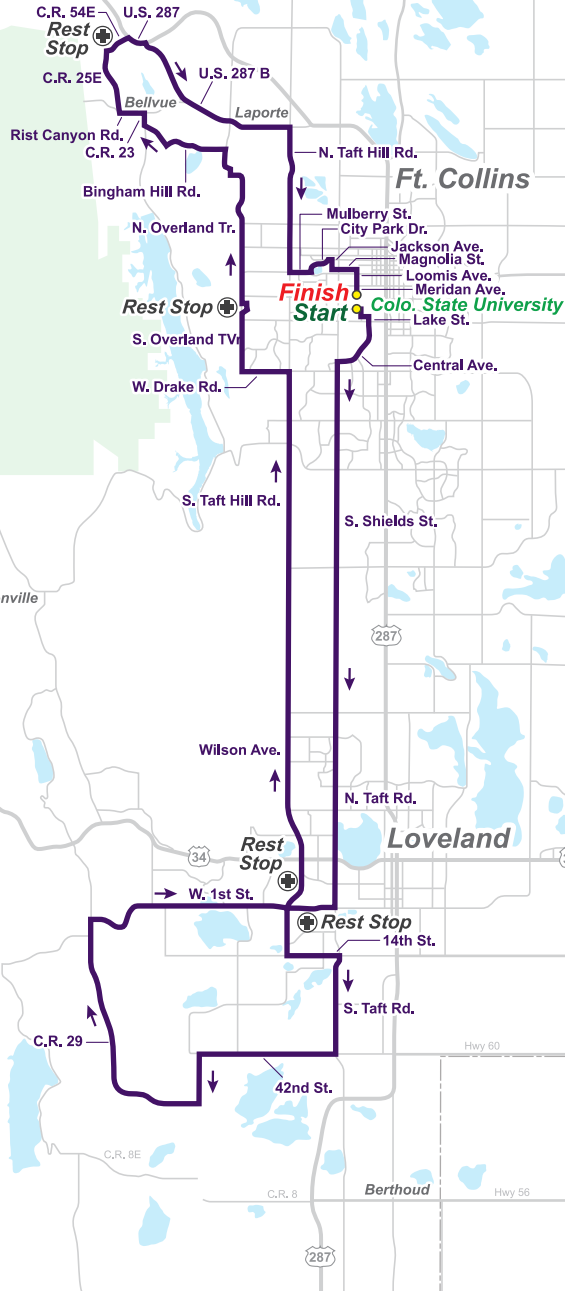

COLORADO 65 MILE

WELD COUNTY

LARIMER COUNTY

Map Area DENVER

COLORADO

Cartography by Singletrack Maps

**Smaller local roads are NOT shown on this map.