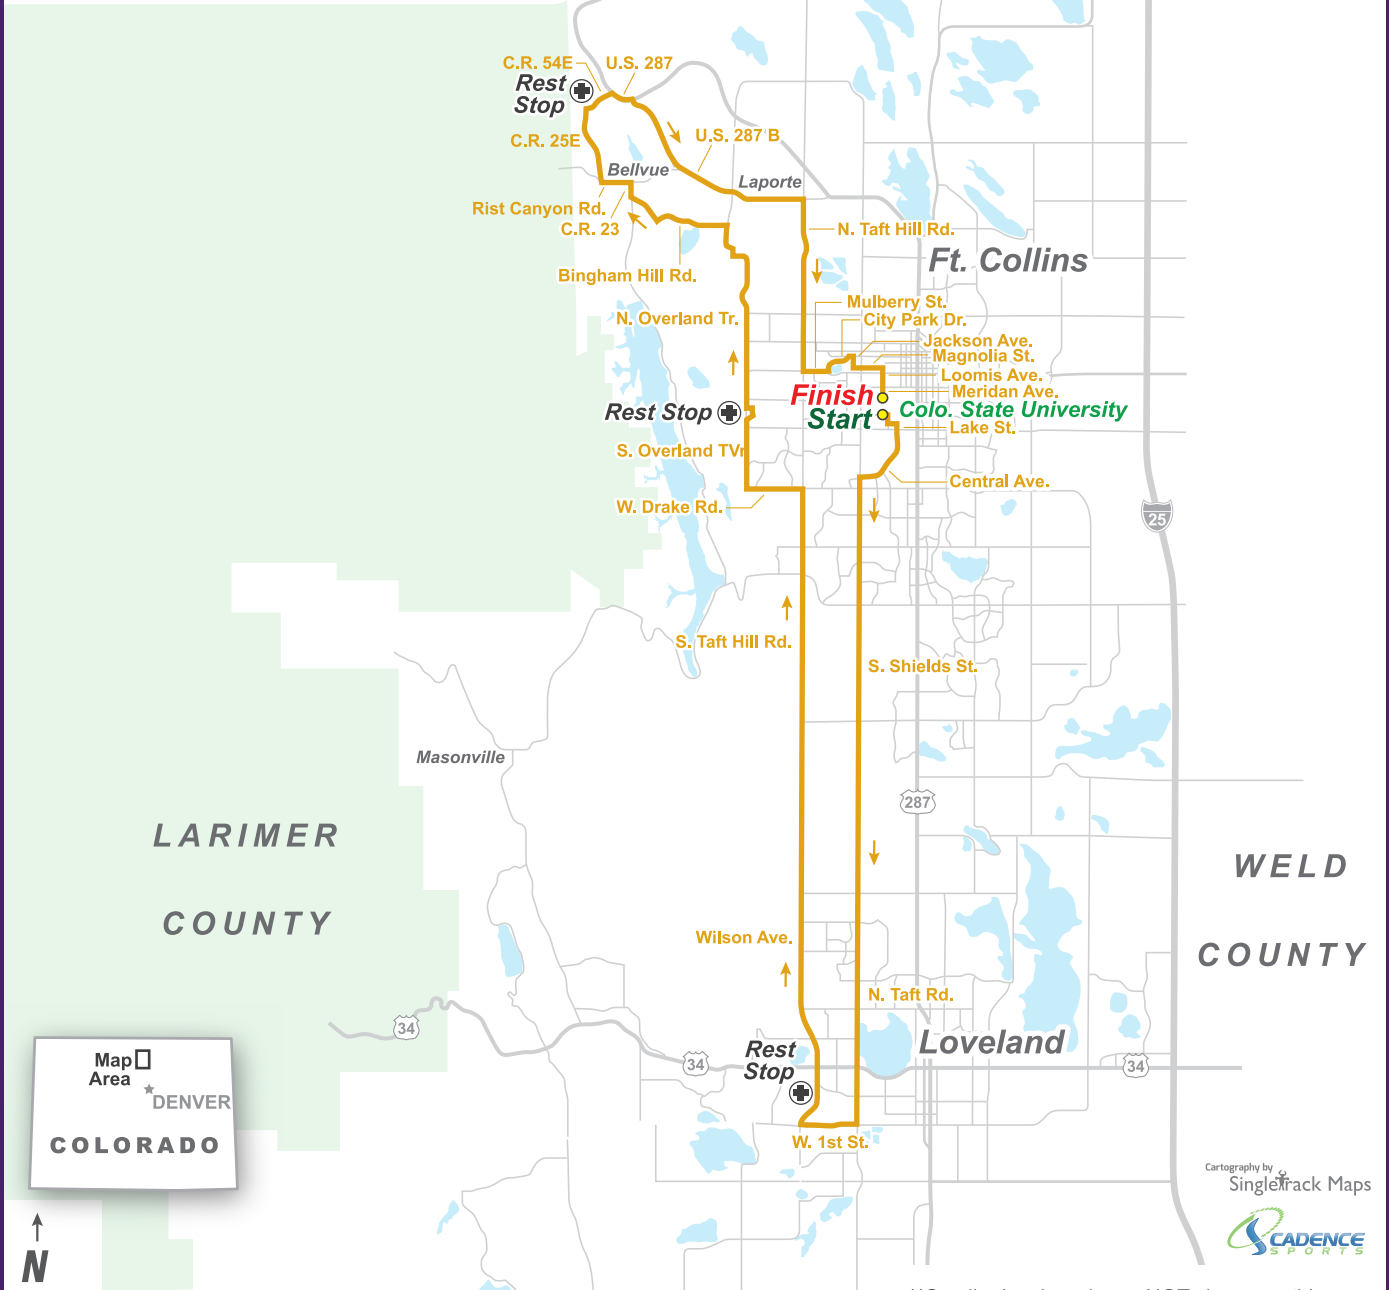

COLORADO 46 MILE

Map Area DENVER

COLORADO

LEGEND

- 46 Miles .....
- Rest Stop .....

**Smaller local roads are NOT shown on this map.