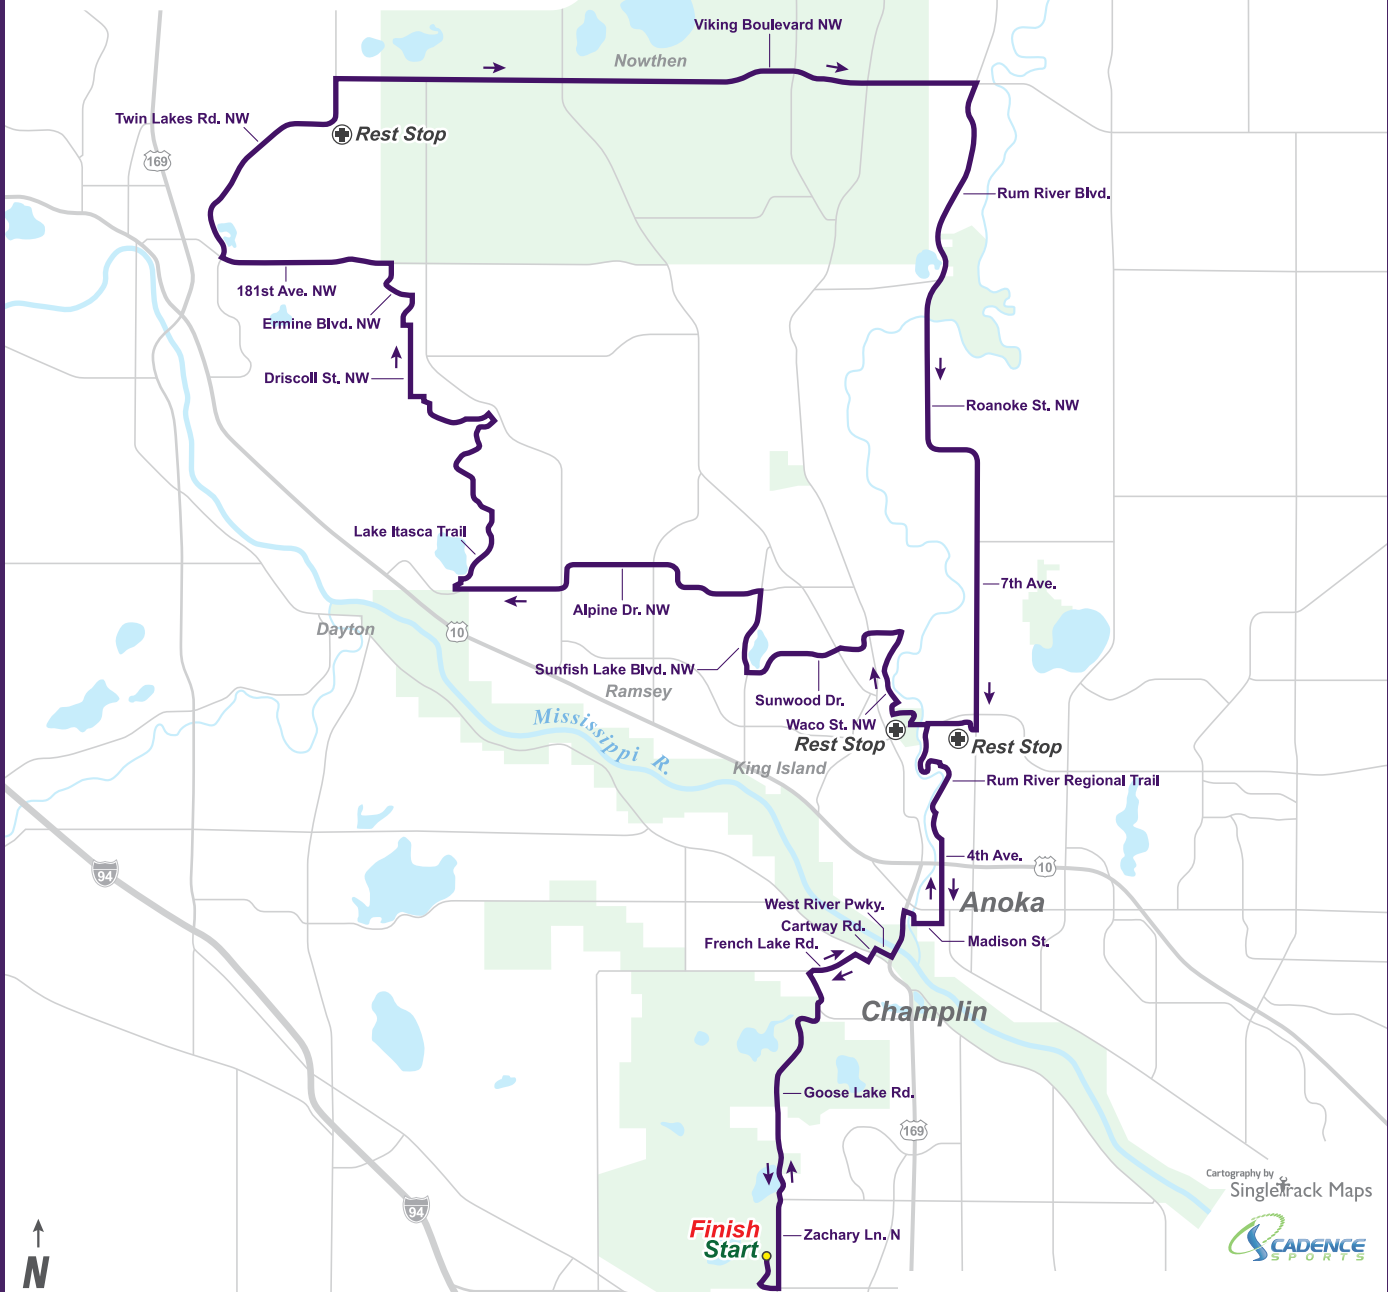

MINNESOTA 50 MILE