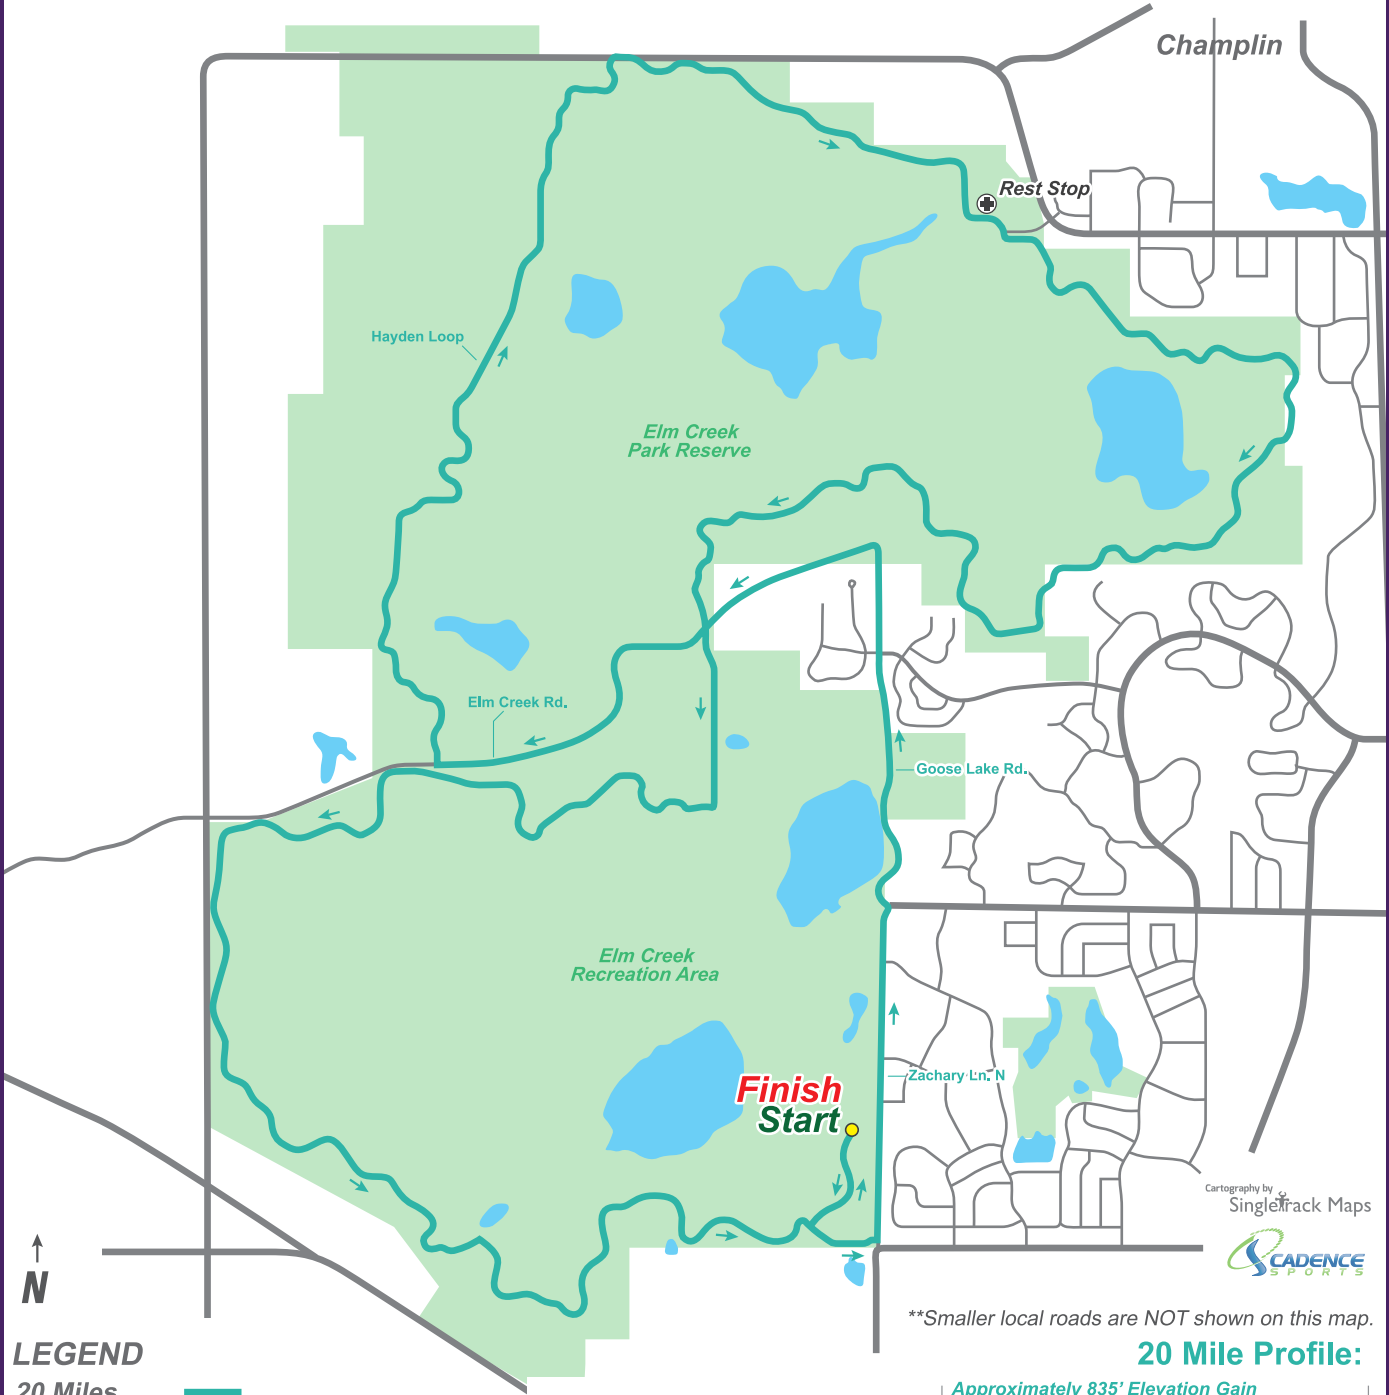

RIDE TO END ALZ

ALZHEIMER'S ASSOCIATION®

MINNESOTA 20 MILE

Cartography by
Singletrack Maps

LEGEND

20 Miles .....

Rest Stop .....

**Smaller local roads are NOT shown on this map.

20 Mile Profile: