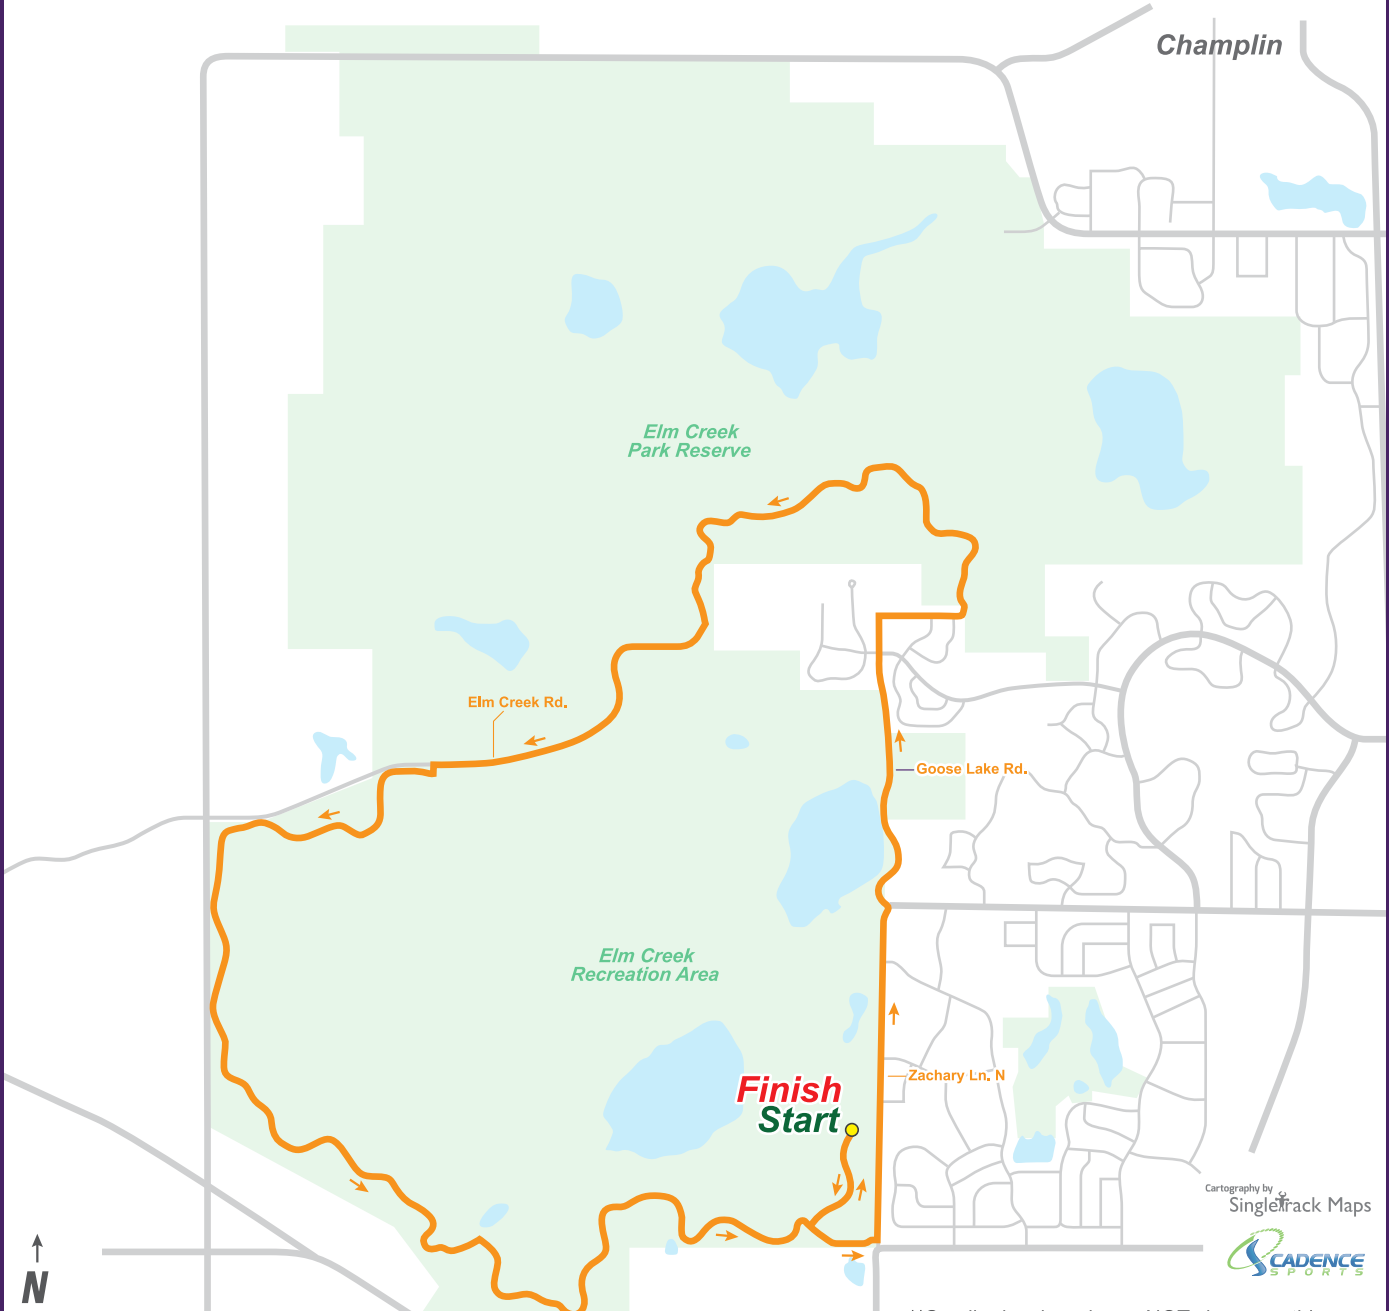

MINNESOTA 10 MILE

LEGEND

- 10 Miles ..... ———
- Rest Stop ..... 🚲

**Smaller local roads are NOT shown on this map.

10 Mile Profile: Approximately 432' Elevation Gain