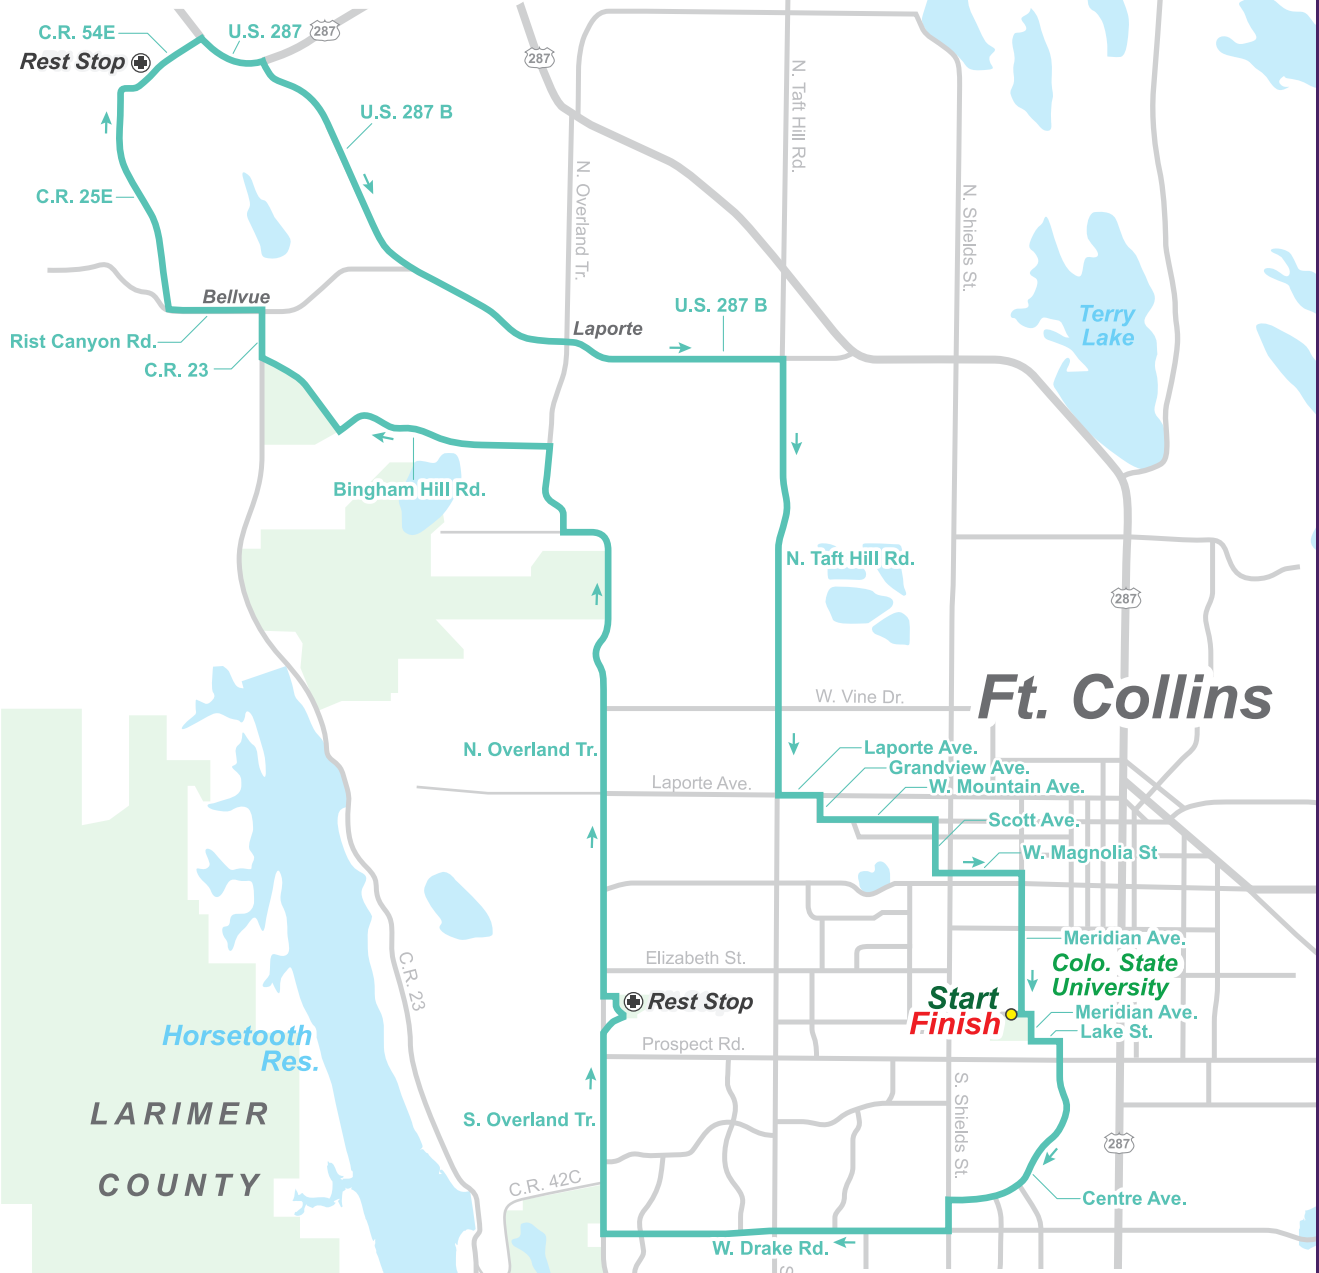

RIDE TO END ALZ

COLORADO 23 MILE

ALZHEIMER'S ASSOCIATION

Ft. Collins

Start Finish

**Smaller local roads are NOT shown on this map.

23 Mile Profile:

Approx. 831' Elevation Gain

CADENCE
CORP
Cartography by
SingleTrack Maps