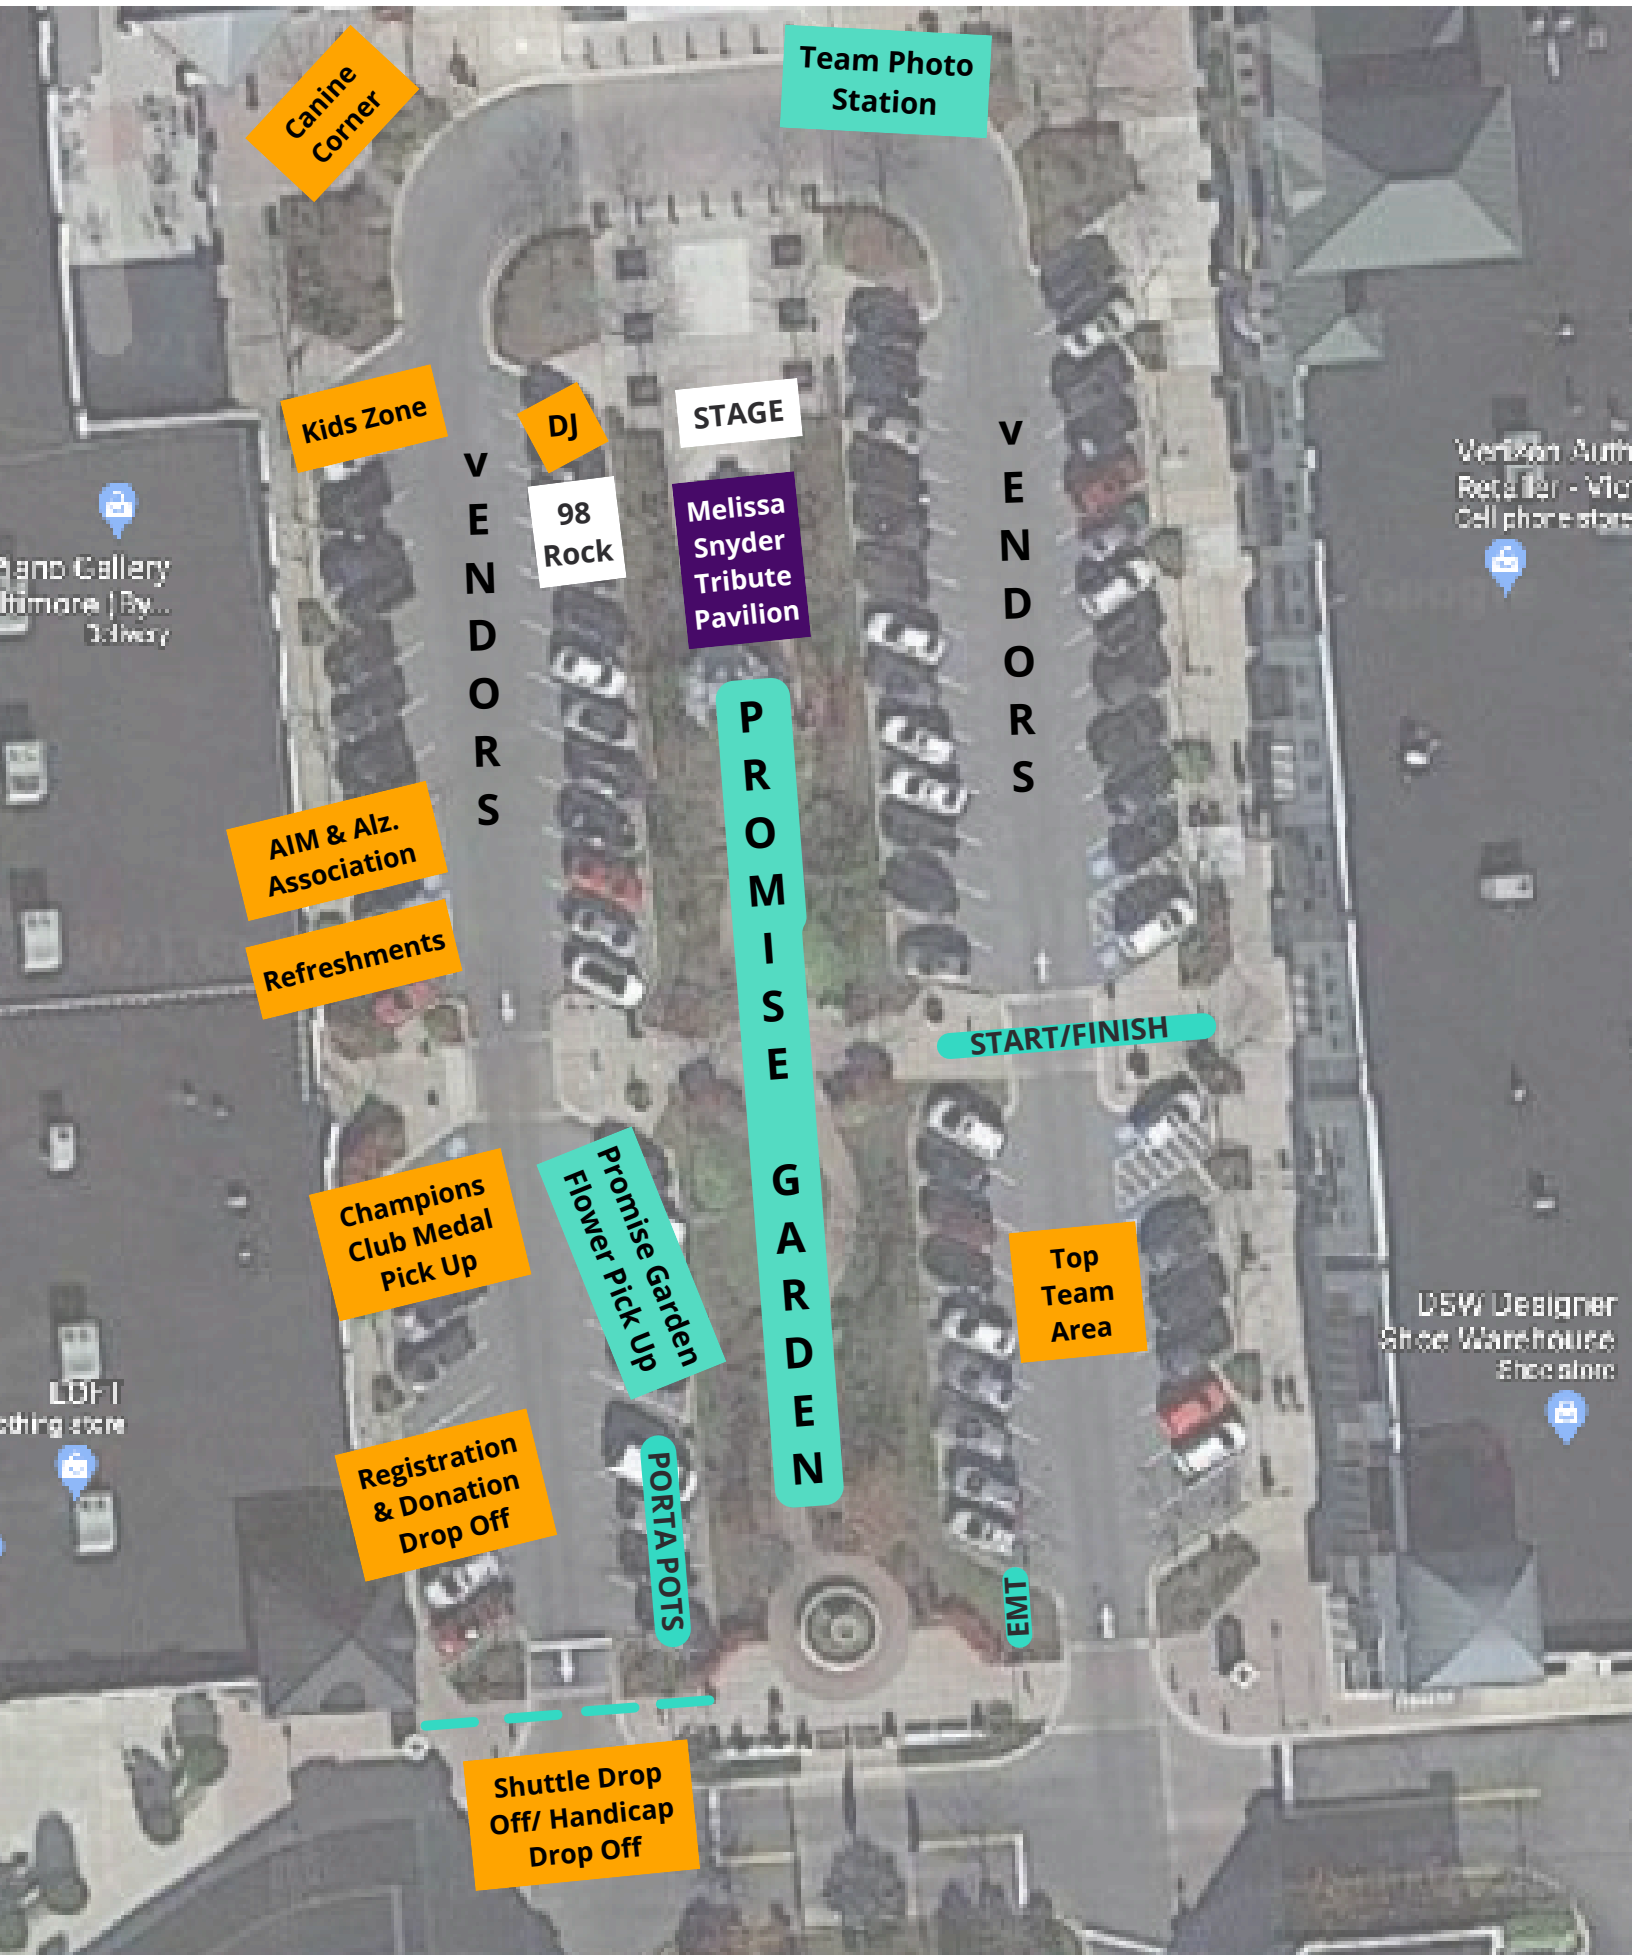

BALTIMORE WALK LAYOUT

Canine Corner

Team Photo Station

Kids Zone

Dj

STAGE

Melissa Snyder Tribute Pavilion

V
E
N
D
O
R
S

98 Rock

V
E
N
D
O
R
S

AIM & Alz. Association

Refreshments

START/FINISH

Champions Club Medal Pick Up

Promise Garden Flower Pick Up

Top Team Area

Registration & Donation Drop Off

PORTA POTS

EMT

Shuttle Drop Off/ Handicap Drop Off