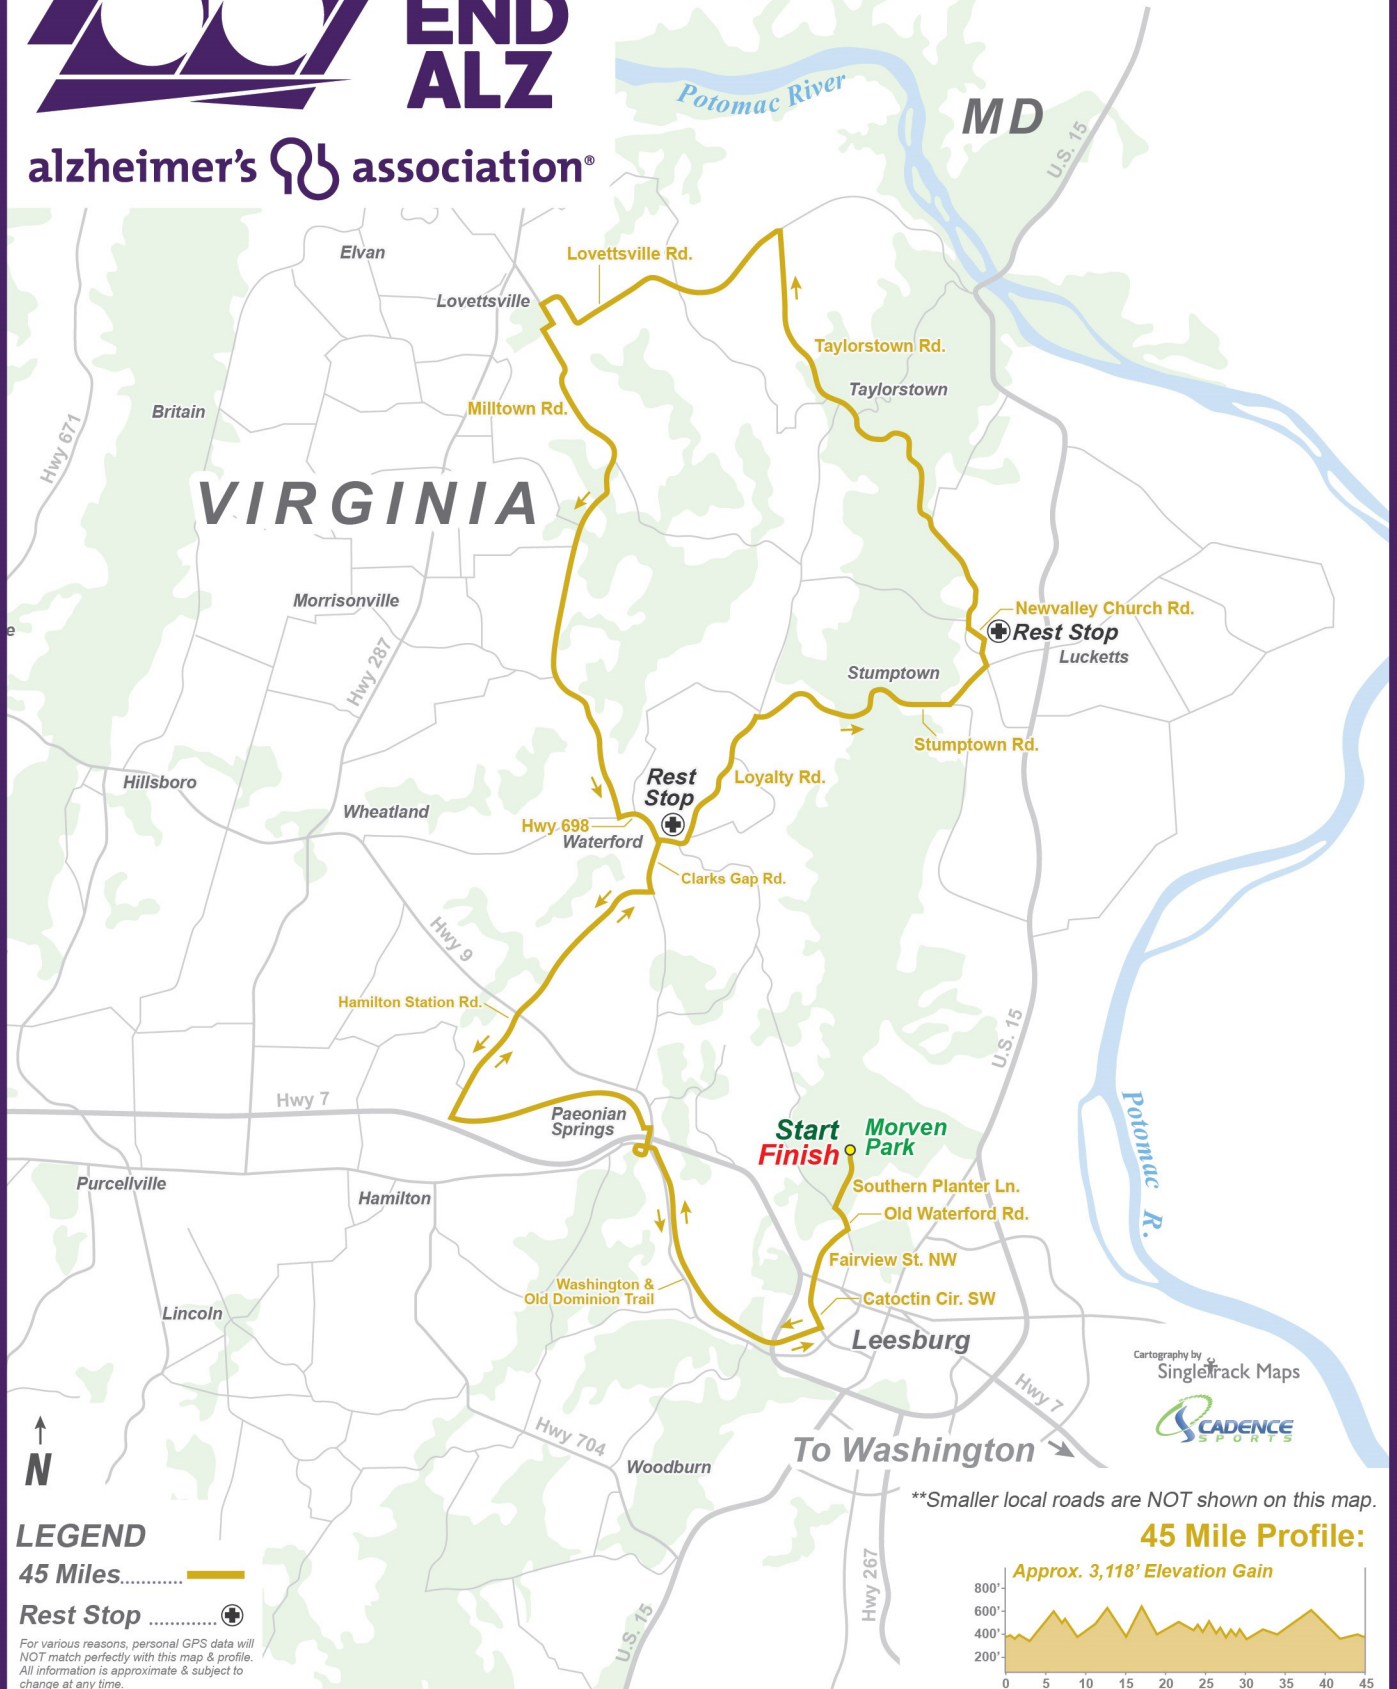

RIDE TO END ALZ

NATION'S CAPITAL 45 MILE

alzheimer's association®

Cartography by Singletrack Maps
 CADENCE SPORTS

**Smaller local roads are NOT shown on this map.

To Washington →