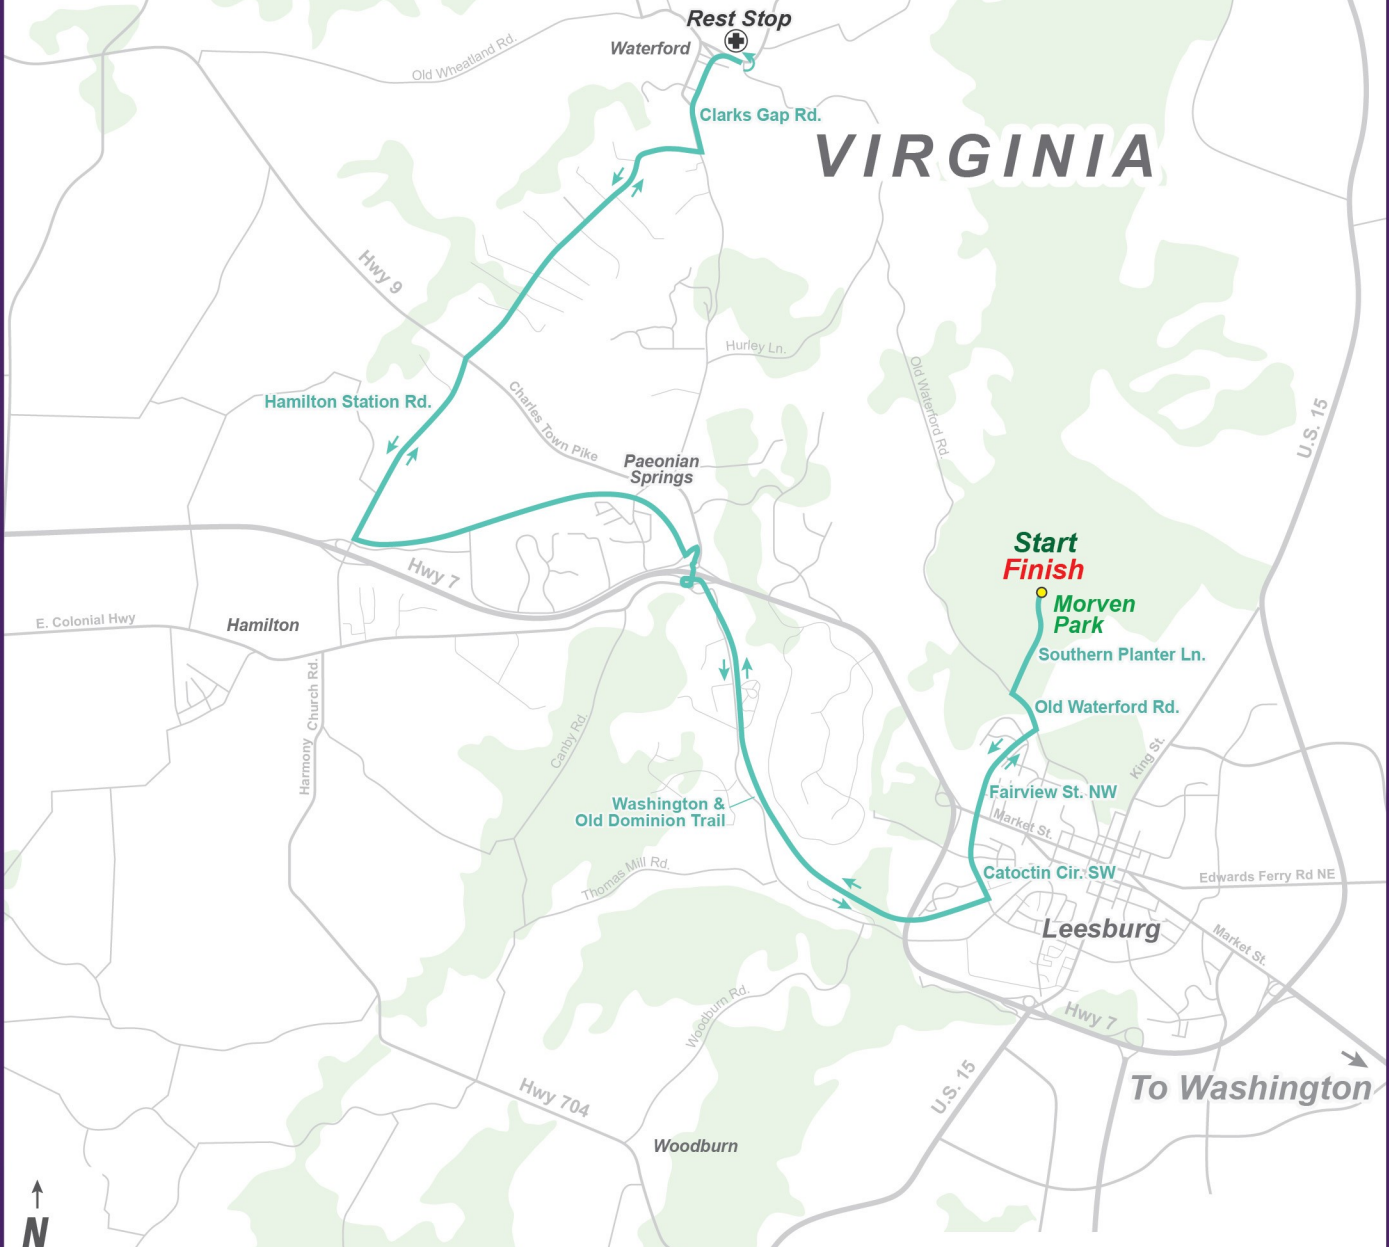

NATION'S CAPITAL 25 MILE

VIRGINIA

LEGEND

25 Miles.....

Rest Stop .....

**Smaller local roads are NOT shown on this map.

25 Mile Profile:

Approx. 1,400' Elevation Gain

Cartography by Singletrack Maps CADENCE SPORTS