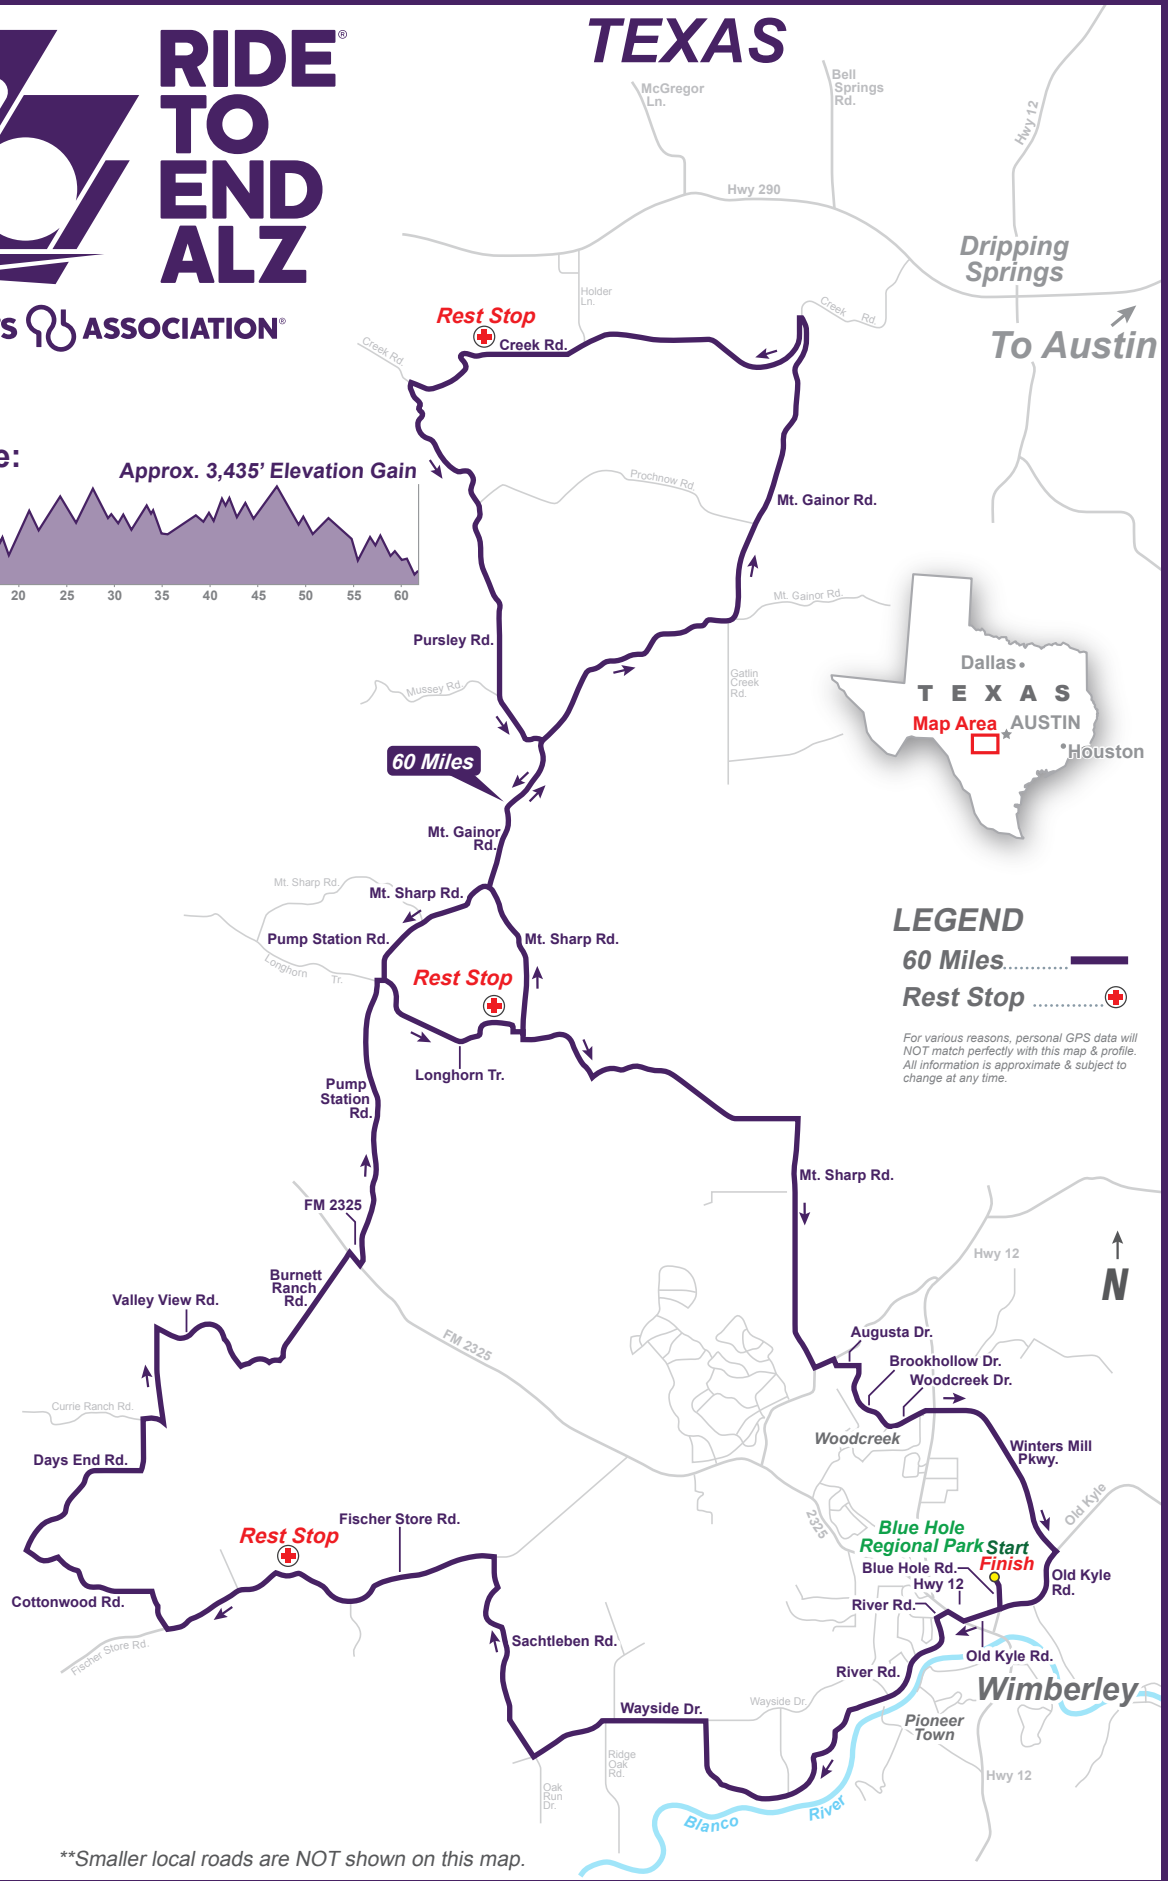

LEGEND

- 60 Miles.....
- Rest Stop .....

Cartography by Singletrack Maps

**Smaller local roads are NOT shown on this map.