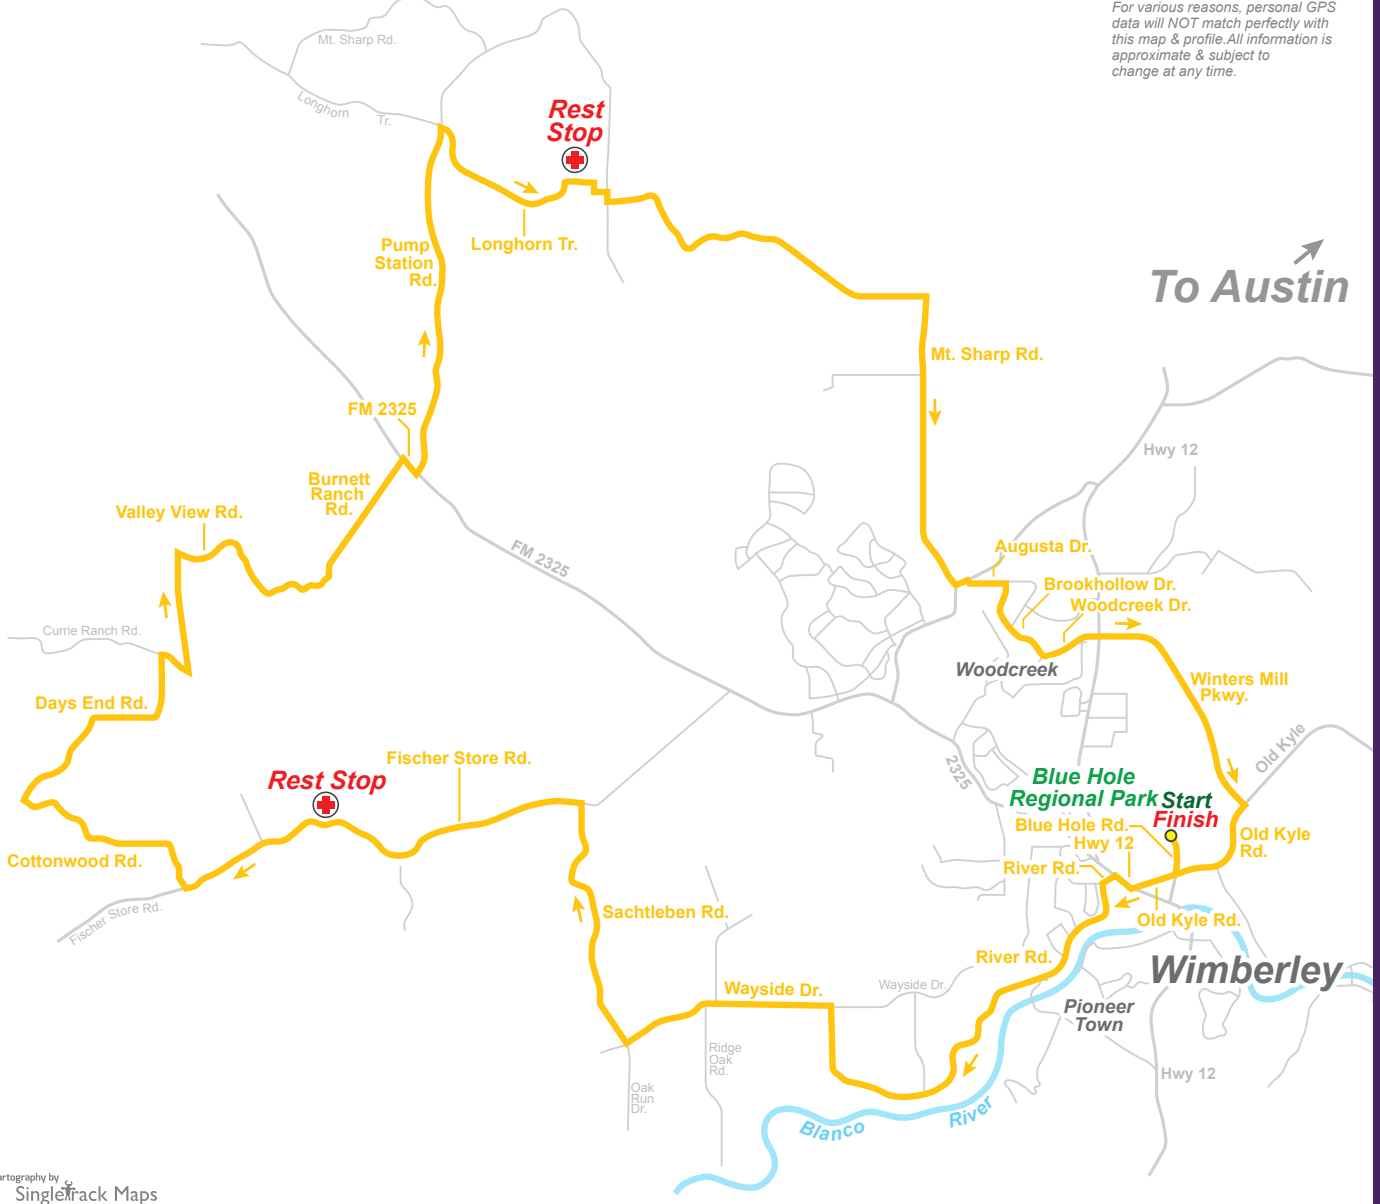

RIDE TO END ALZ

ALZHEIMER'S ASSOCIATION

TEXAS

40 Mile Profile: Approx. 2,094' Elevation Gain

LEGEND

- 40 Miles.....
- Rest Stop

For various reasons, personal GPS data will NOT match perfectly with this map & profile. All information is approximate & subject to change at any time.

Cartography by Singletrack Maps

**Smaller local roads are NOT shown on this map.