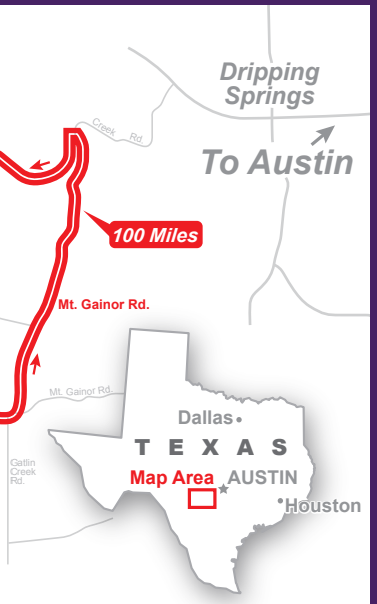

# RIDE TO END ALZ

# TEXAS

**LEGEND**

100 Miles .....

Rest Stop .....

For various reasons, personal GPS data will NOT match perfectly with this map & profile. All information is approximate & subject to change at any time.

Cartography by Singletrack Maps

### 100 Mile Profile:

Approximately 6,204' Elevation Gain

\*\*Smaller local roads are NOT shown on this map.