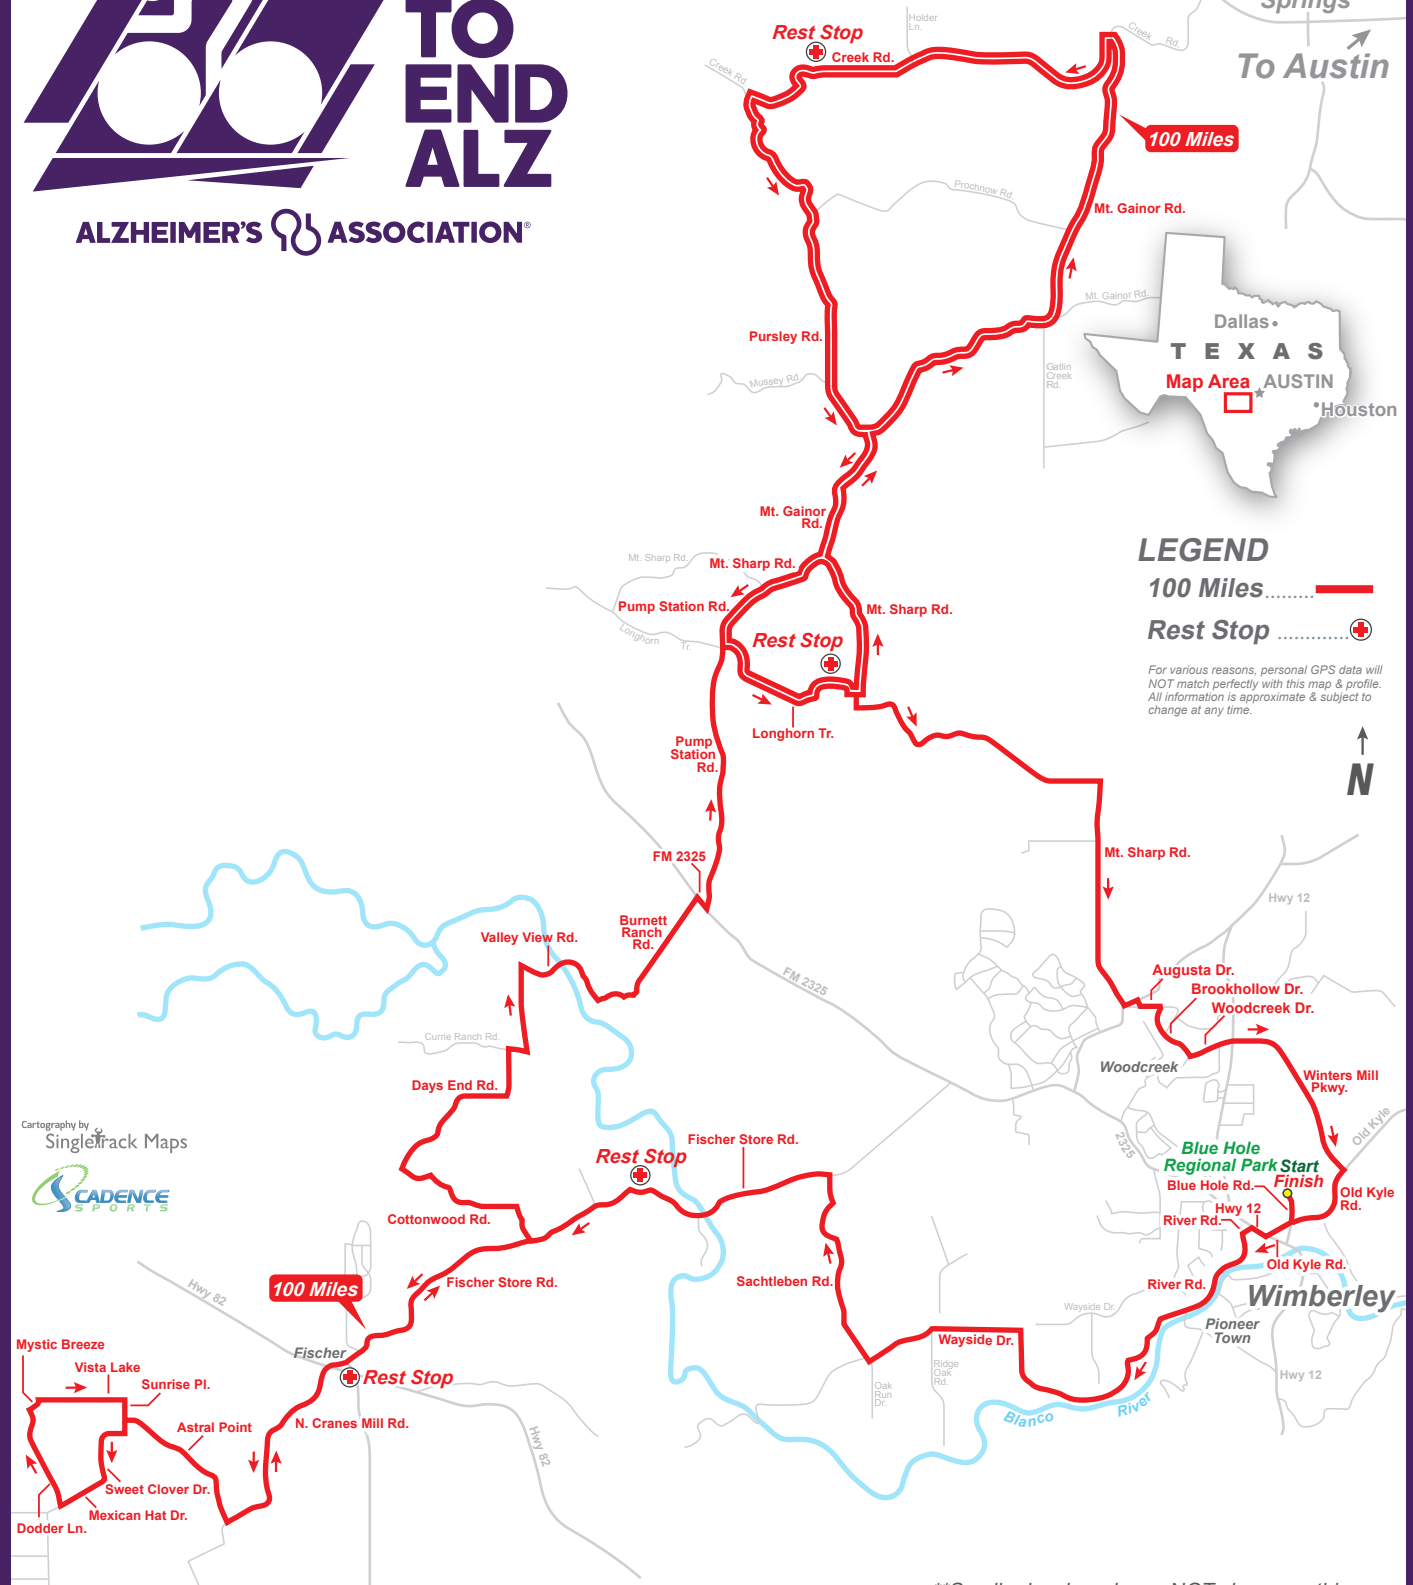

# RIDE TO END ALZ

## ALZHEIMER'S ASSOCIATION

# TEXAS

**LEGEND**

100 Miles .....

Rest Stop .....

For various reasons, personal GPS data will NOT match perfectly with this map & profile. All information is approximate & subject to change at any time.

Cartography by Singletrack Maps

### 100 Mile Profile:

Approximately 6,204' Elevation Gain

\*\*Smaller local roads are NOT shown on this map.